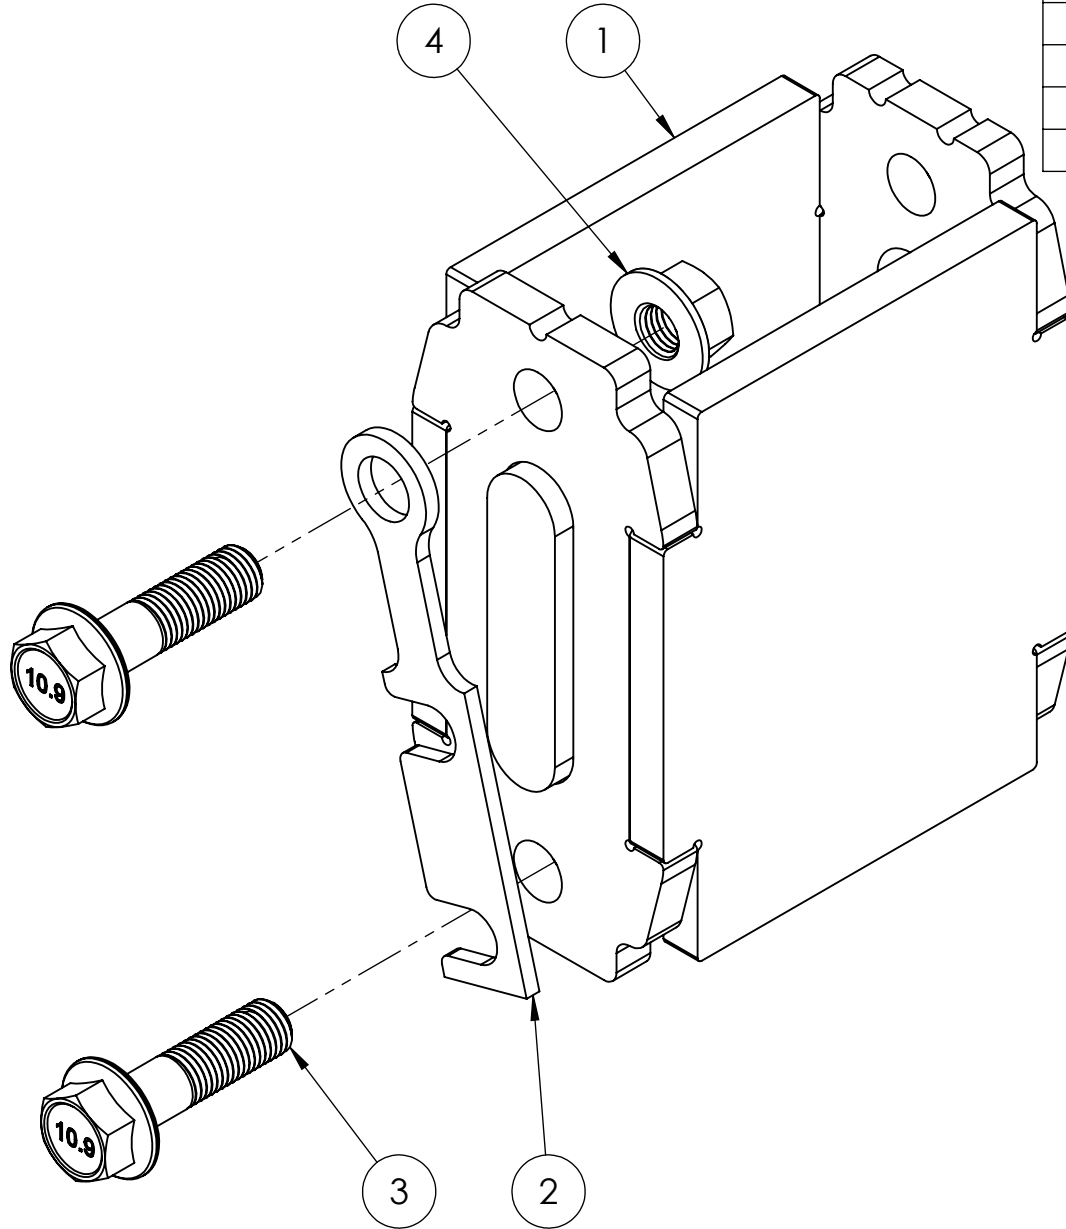

ITEM	PART #	DESCRIPTION	QTY.	Price ea.
1	JD-LE04	John Deere Ladder Extension	1	\$130.00
2	31-1000	Spacer	1	\$10.00
3	99062	16mm x 60 Flange Head Bolt	2	\$10.00
4	99063	16mm Serrated Flange Nut	2	\$7.50

COMMENTS:

Complete Unit-\$171.00

TITLE: **John Deere Ladder Extension**

SIZE	DWG. NO.	REV
A	JD-LE04	

SCALE: 1:4	WEIGHT:	SHEET 1 OF 3
------------	---------	--------------

Date:5/24/17
Drawn by:PO