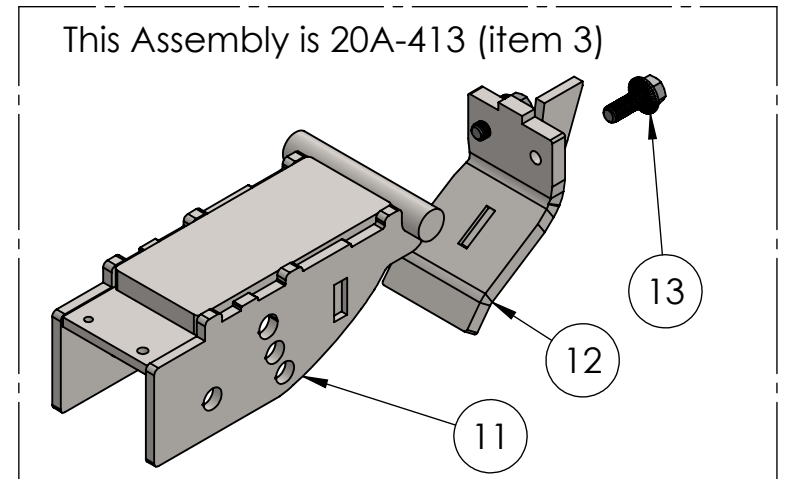

ITEM	PART #	DESCRIPTION	QTY.
1	20S-BOA-4	Short Bolt On Arm	1
2	20-1047L_B	10" Short AR Left Skin	1
3	20A-413	3 Position Set Back Arm	1
4	20-905	Case Hardened Ext. Bushing	1
5	20-906	Case Hardened Int. Pivot Bushing	1
6	20-909	Hex Bolt W/ Grease Zerk	1
7	99004	1/2-13 Two Way Locknut	1
8	99130	3/8"-16 x 1" Carriage Bolt	3
9	99132	3/8"-16 Flange Nut	3
10	99203	Torsion Spring	1

ITEM	PART #	DESCRIPTION	QTY.
11	20A-413A	3 Position SB Top Arm	1
12	20A-413B	3 Position SB Stop	1
13	99146	3/8"-16 x 1" Serrated Hex Flange Bolt	2

PROPRIETARY AND CONFIDENTIAL

THE INFORMATION CONTAINED IN THIS DRAWING IS THE SOLE PROPERTY OF NOT DEAD YET MANUFACTURING, INC. ANY REPRODUCTION IN PART OR AS A WHOLE WITHOUT THE WRITTEN PERMISSION OF NOT DEAD YET MANUFACTURING, INC. IS PROHIBITED.

COMMENTS:

**Complete Shoe - \$238.00**

TITLE:

**10" AR Set Back Short Shoe**

SIZE DWG. NO. REV  
**A 20AS-AR554(L)**

SCALE: 1:1 WEIGHT: SHEET 1 OF 1