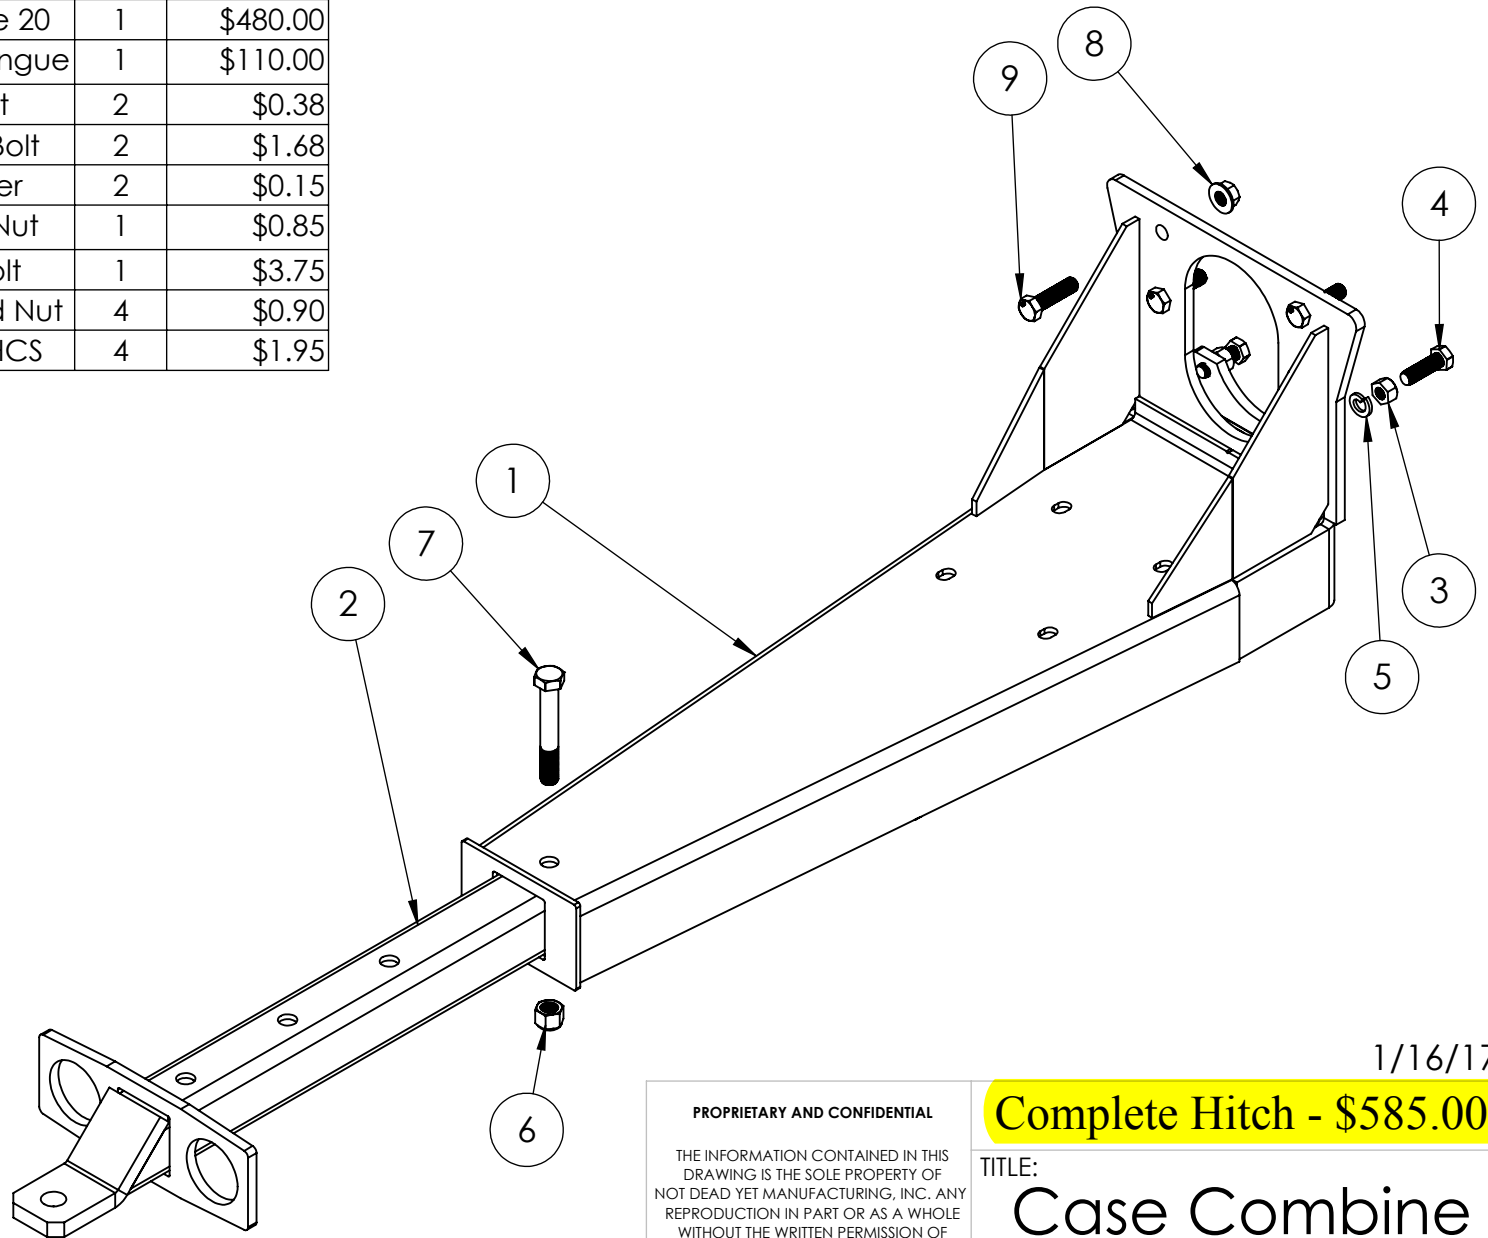

ITEM	PART#	DESCRIPTION	QTY.	Price ea.
1	25-9100	Hitch Base - Case 20	1	\$480.00
2	25-9900	Combine Hitch Tongue	1	\$110.00
3	99024	5/8-11 Hex Nut	2	\$0.38
4	99109	5/8-11 X 2" Hex Bolt	2	\$1.68
5	99110	5/8 Lock Washer	2	\$0.15
6	99113	3/4 Nylon Lock Nut	1	\$0.85
7	99112	3/4" x 5" Hex Bolt	1	\$3.75
8	99228	M16 Non-Serrated Nut	4	\$0.90
9	99235	M16x2 x 60mm HCS	4	\$1.95

1/16/17

Complete Hitch - \$585.00

PROPRIETARY AND CONFIDENTIAL

THE INFORMATION CONTAINED IN THIS DRAWING IS THE SOLE PROPERTY OF NOT DEAD YET MANUFACTURING, INC. ANY REPRODUCTION IN PART OR AS A WHOLE WITHOUT THE WRITTEN PERMISSION OF NOT DEAD YET MANUFACTURING, INC. IS PROHIBITED.

TITLE:
**Case Combine
Tow Hitch**

COMMENTS:
Fits:
7120, 7230, 7240,
8010, 8120, 8230, 8240,
9120, 9230

SIZE A	DWG. NO. CBTH-20	REV
------------------	----------------------------	-----

SCALE: 1:8 WEIGHT: 130 lbs SHEET 1 OF 1