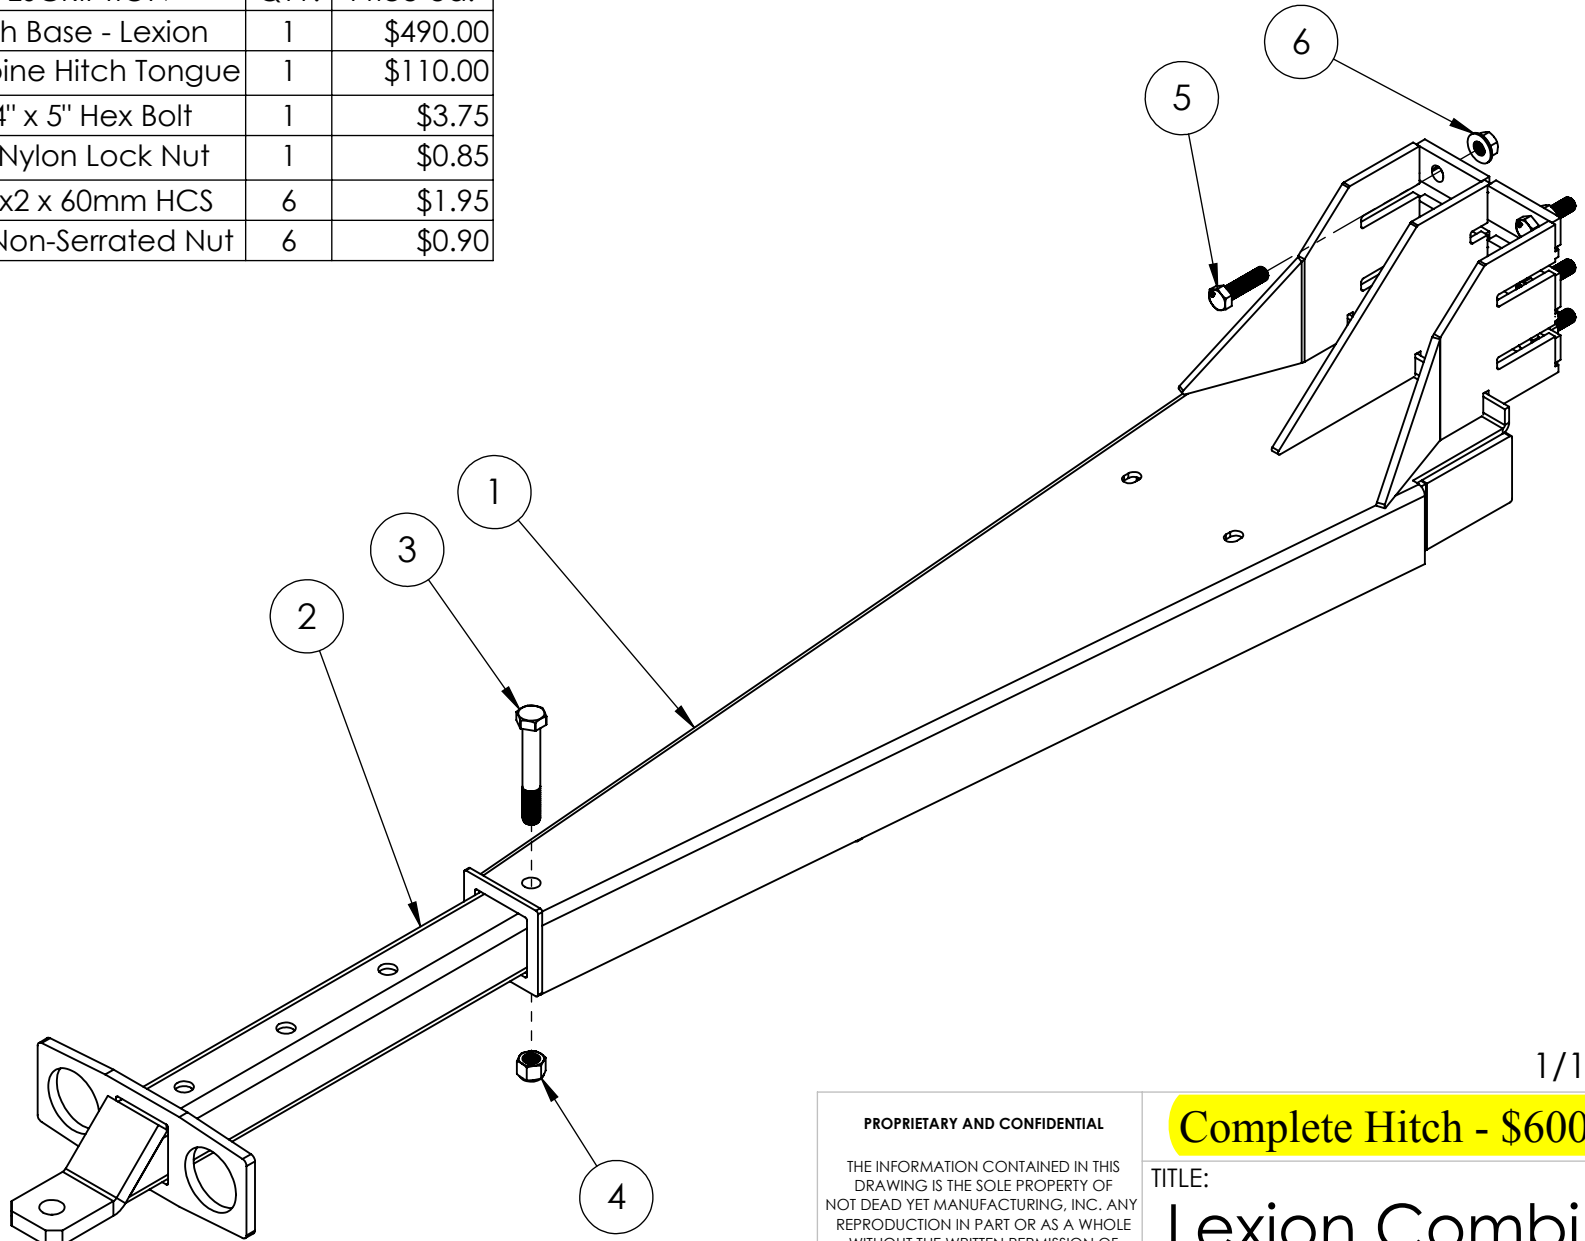

ITEM	PART #	DESCRIPTION	QTY.	Price ea.
1	25-9110	Hitch Base - Lexion	1	\$490.00
2	25-9900	Combine Hitch Tongue	1	\$110.00
3	99112	3/4" x 5" Hex Bolt	1	\$3.75
4	99113	3/4 Nylon Lock Nut	1	\$0.85
5	99235	M16x2 x 60mm HCS	6	\$1.95
6	99228	M16 Non-Serrated Nut	6	\$0.90

1/12/17

Complete Hitch - \$600.00

PROPRIETARY AND CONFIDENTIAL
 THE INFORMATION CONTAINED IN THIS DRAWING IS THE SOLE PROPERTY OF NOT DEAD YET MANUFACTURING, INC. ANY REPRODUCTION IN PART OR AS A WHOLE WITHOUT THE WRITTEN PERMISSION OF NOT DEAD YET MANUFACTURING, INC. IS PROHIBITED.

TITLE:
Lexion Combine Tow Hitch

COMMENTS:

SIZE A	DWG. NO. CBTH-LX	REV
------------------	----------------------------	-----

SCALE: 1:8 WEIGHT: 132 lbs SHEET 1 OF 1