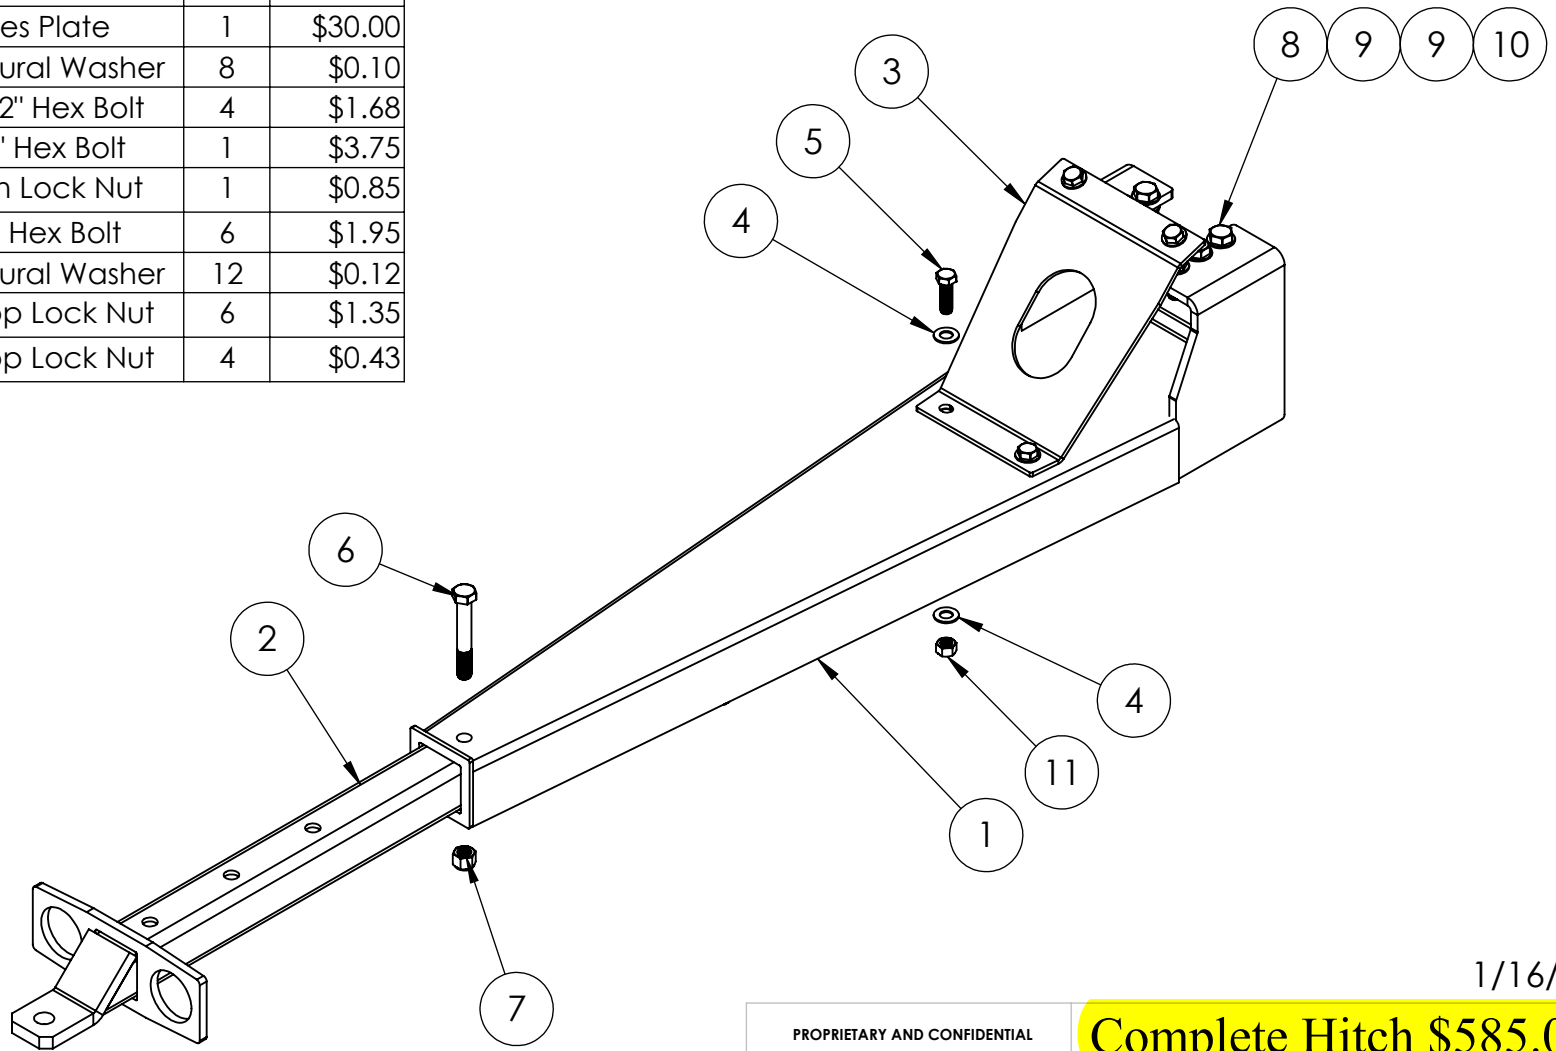

ITEM	PART #	DESCRIPTION	QTY.	Price ea.
1	25-9116	Combine Hitch 2013+	1	\$465.00
2	25-9900	Combine Hitch Tongue	1	\$110.00
3	25-2009	"S" Series Plate	1	\$30.00
4	99017	5/8" Structural Washer	8	\$0.10
5	99109	5/8-11 X 2" Hex Bolt	4	\$1.68
6	99112	3/4" x 5" Hex Bolt	1	\$3.75
7	99113	3/4 Nylon Lock Nut	1	\$0.85
8	99114	3/4 x 2" Hex Bolt	6	\$1.95
9	99115	3/4" Structural Washer	12	\$0.12
10	99133	3/4"-10 Top Lock Nut	6	\$1.35
11	99134	5/8"-11 Top Lock Nut	4	\$0.43

TITLE: **JD S Series
 Combine Tow hitch
 2013 & Newer**

COMMENTS:

SIZE **A** DWG. NO. **CBTH-S13** REV

SCALE: 1:10 WEIGHT: 135 lbs SHEET 1 OF 1