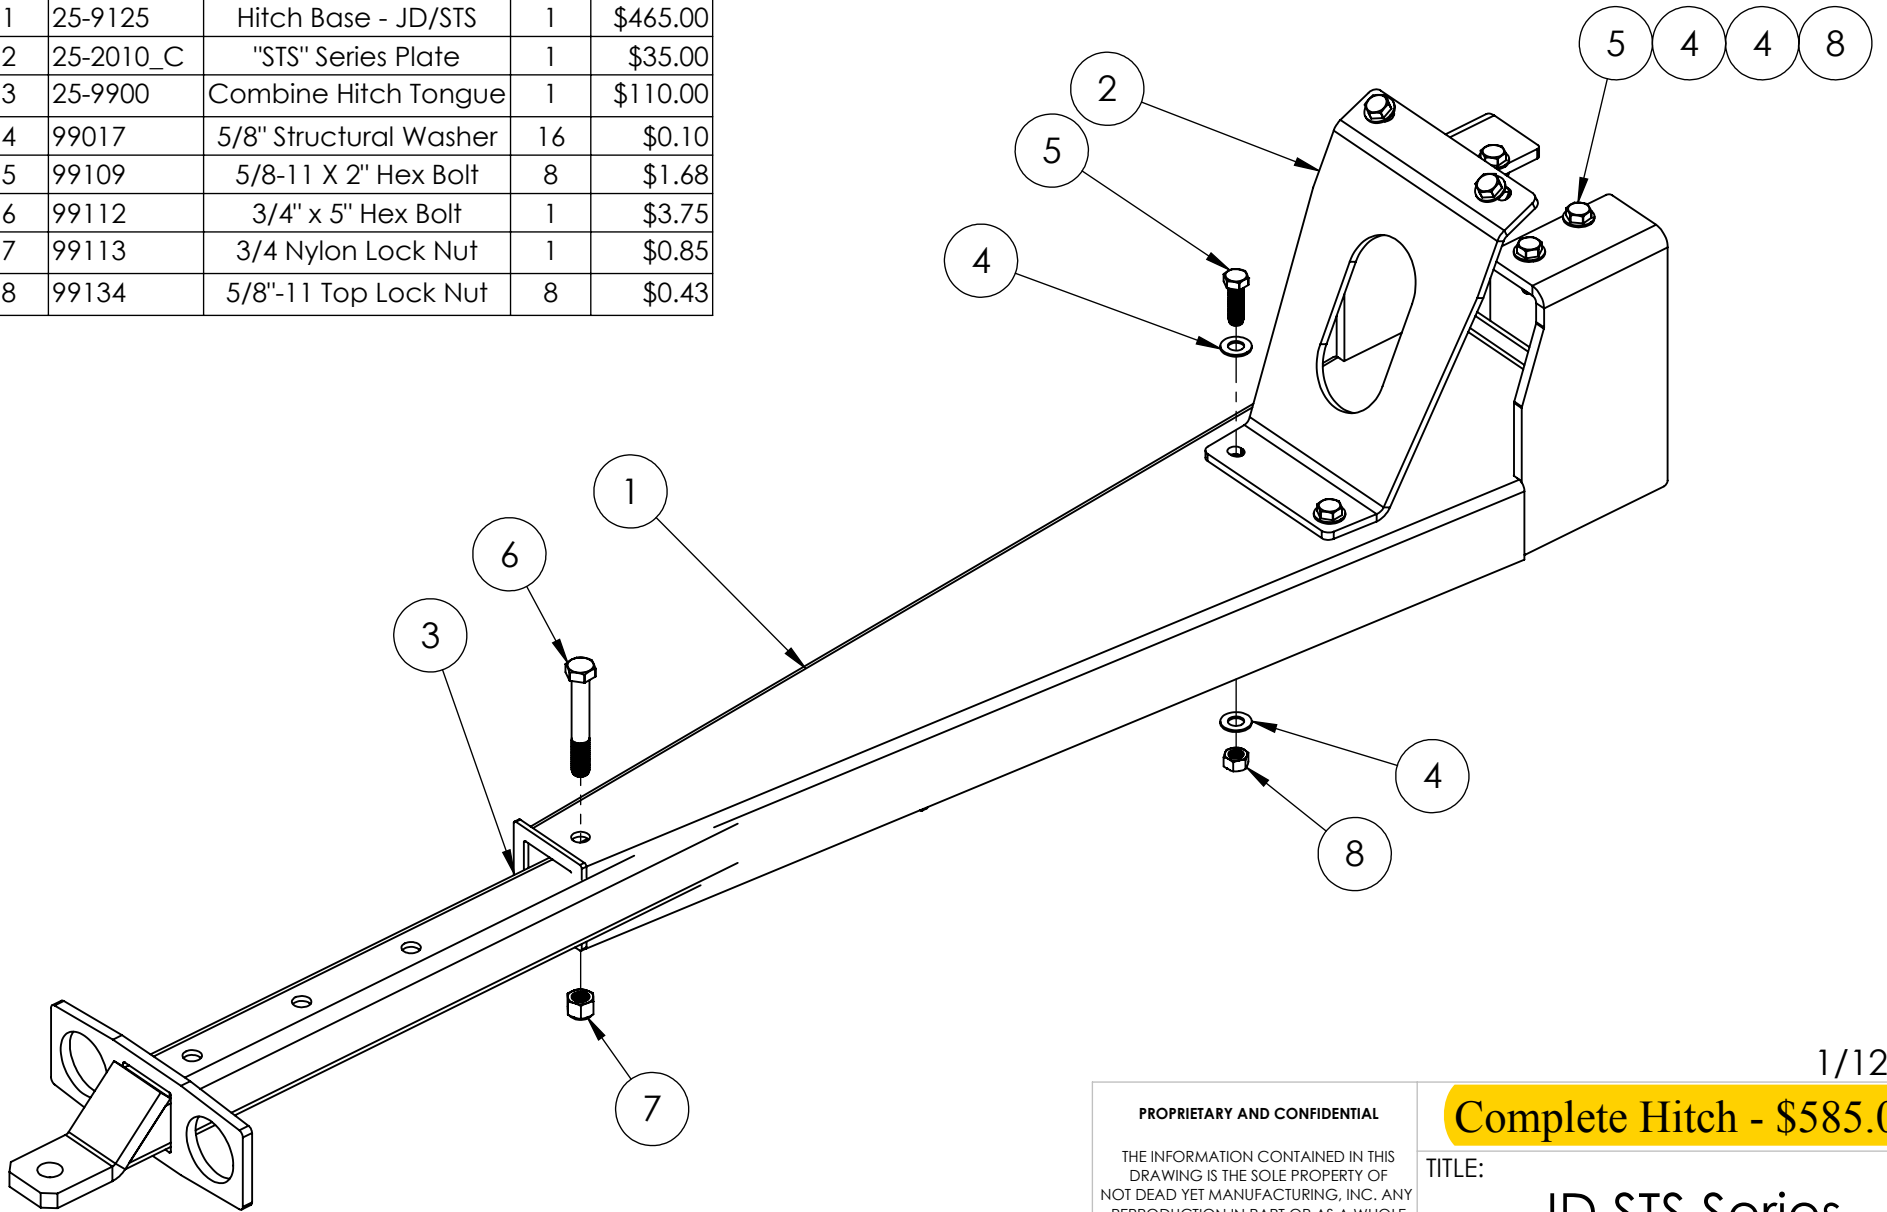

ITEM	PART #	DESCRIPTION	QTY.	Price ea.
1	25-9125	Hitch Base - JD/STS	1	\$465.00
2	25-2010_C	"STS" Series Plate	1	\$35.00
3	25-9900	Combine Hitch Tongue	1	\$110.00
4	99017	5/8" Structural Washer	16	\$0.10
5	99109	5/8-11 X 2" Hex Bolt	8	\$1.68
6	99112	3/4" x 5" Hex Bolt	1	\$3.75
7	99113	3/4 Nylon Lock Nut	1	\$0.85
8	99134	5/8"-11 Top Lock Nut	8	\$0.43

1/12/17

PROPRIETARY AND CONFIDENTIAL		
THE INFORMATION CONTAINED IN THIS DRAWING IS THE SOLE PROPERTY OF NOT DEAD YET MANUFACTURING, INC. ANY REPRODUCTION IN PART OR AS A WHOLE WITHOUT THE WRITTEN PERMISSION OF NOT DEAD YET MANUFACTURING, INC. IS PROHIBITED.		
COMMENTS:		
Complete Hitch - \$585.00		
TITLE: JD STS Series Combine Tow Hitch		
SIZE A	DWG. NO. CBTH-STS	REV
SCALE: 1:8	WEIGHT: 140 lbs	SHEET 1 OF 1

5

4

3

2

1