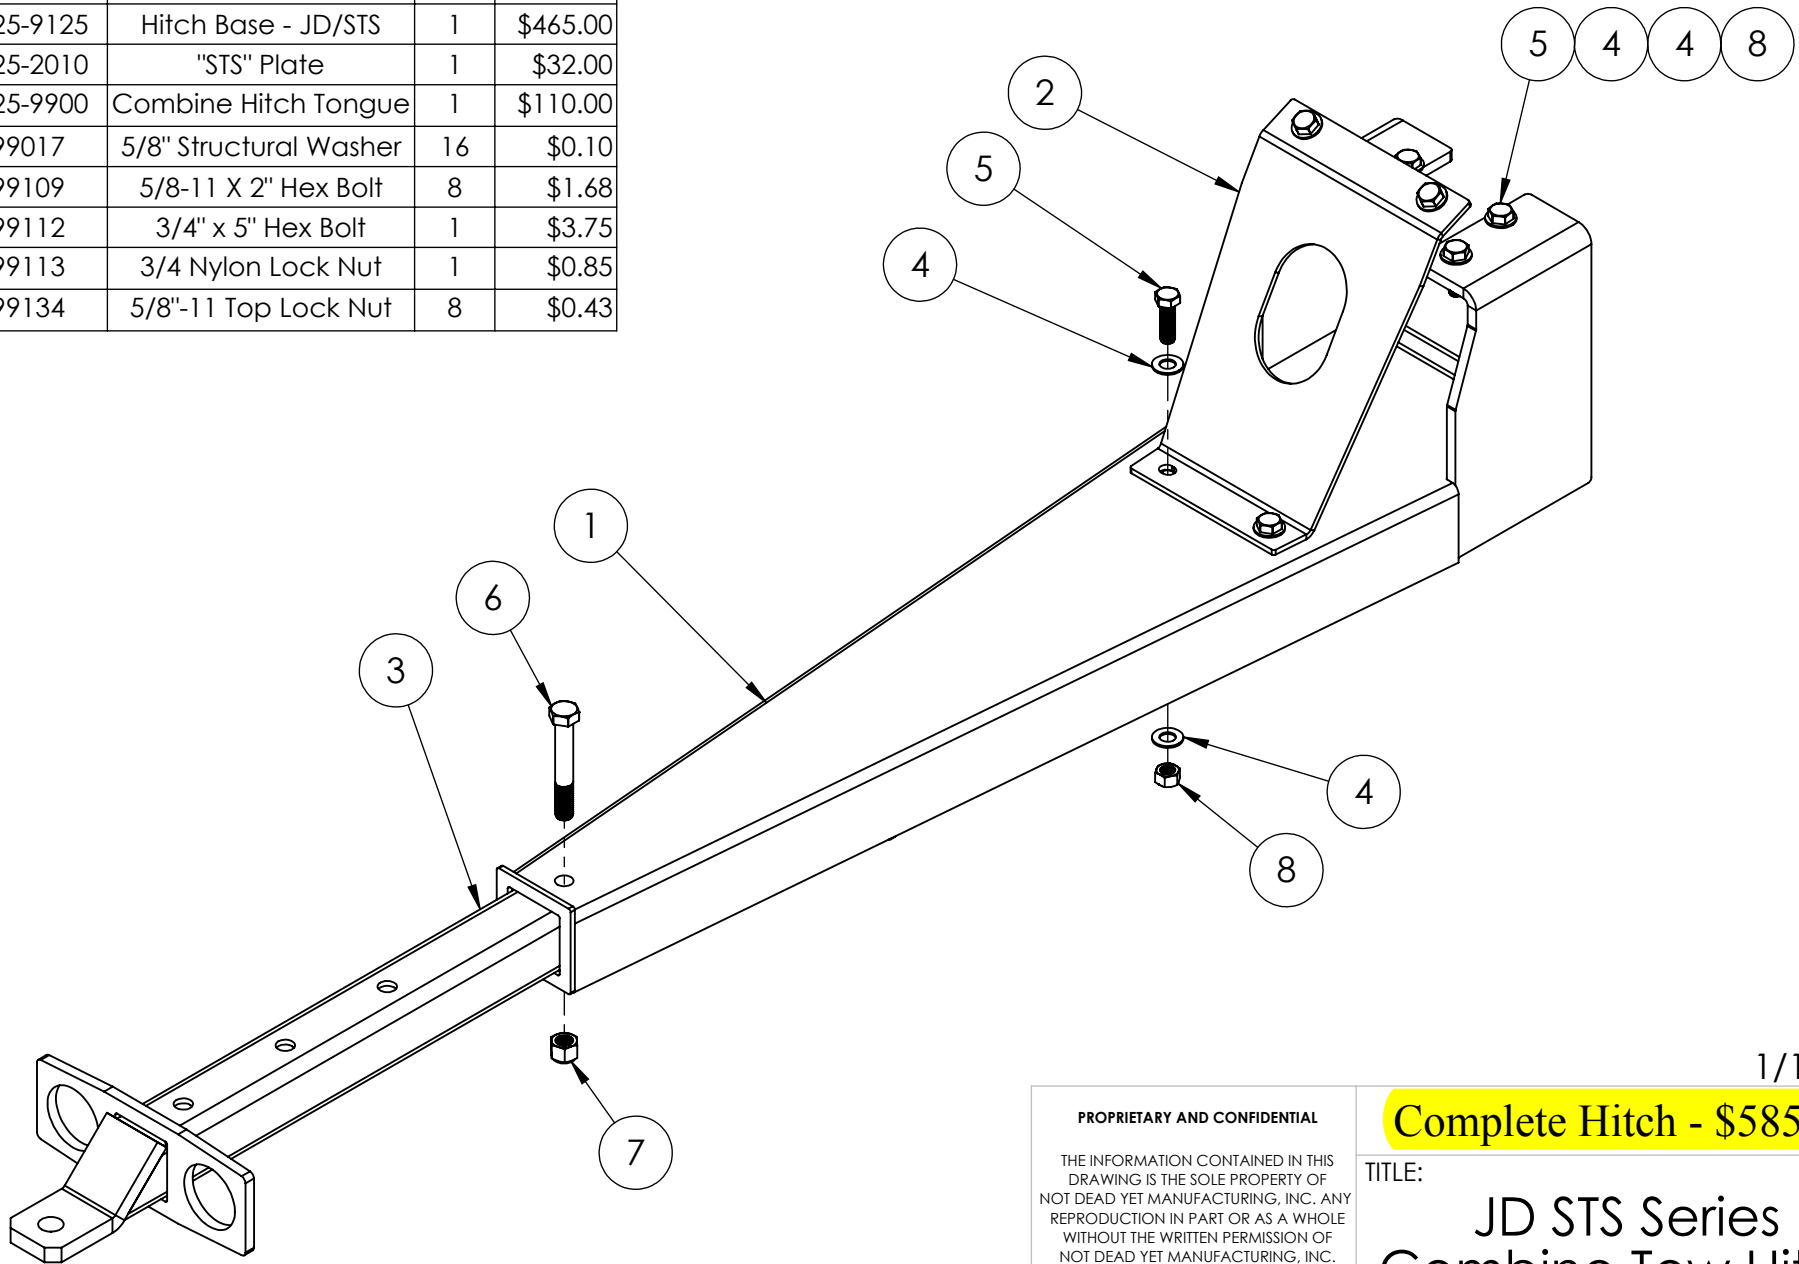

ITEM	PART #	DESCRIPTION	QTY.	Price ea.
1	25-9125	Hitch Base - JD/STS	1	\$465.00
2	25-2010	"STS" Plate	1	\$32.00
3	25-9900	Combine Hitch Tongue	1	\$110.00
4	99017	5/8" Structural Washer	16	\$0.10
5	99109	5/8-11 X 2" Hex Bolt	8	\$1.68
6	99112	3/4" x 5" Hex Bolt	1	\$3.75
7	99113	3/4 Nylon Lock Nut	1	\$0.85
8	99134	5/8"-11 Top Lock Nut	8	\$0.43

COMMENTS:

**Complete Hitch - \$585.00**

TITLE:

**JD STS Series  
Combine Tow Hitch**

SIZE  
**A**

DWG. NO.

**CBTH-STS**

REV

SCALE: 1:8 WEIGHT: 140 lbs SHEET 1 OF 1

5

4

3

2

1