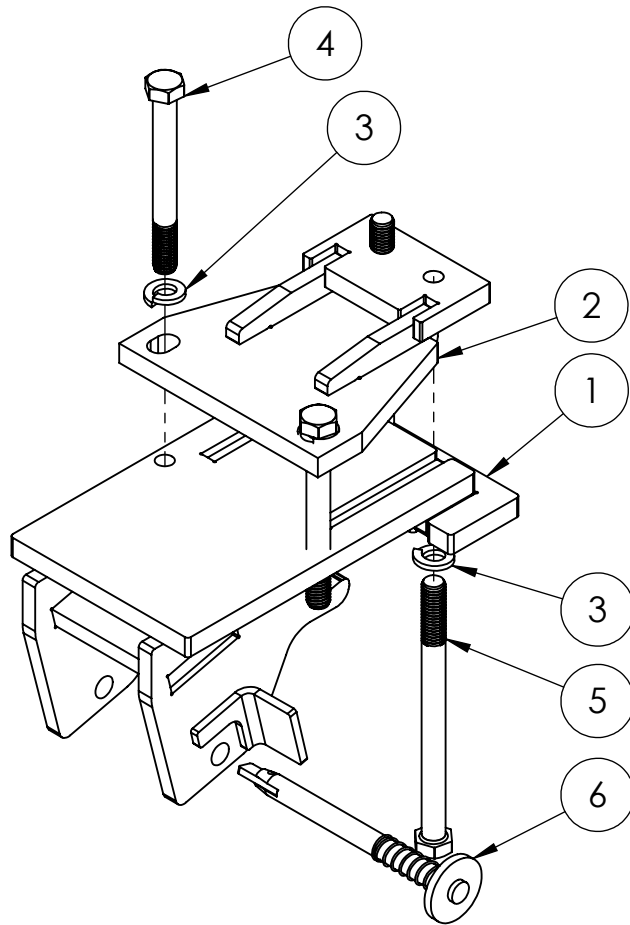

ITEM	PART #	DESCRIPTION	QTY.	Price ea.
1	CIH9/10M-A	Case 900/1000 Mount Bracket	1	\$95.00
2	CIH9/10M-B	Case 900/1000 Mount Block	1	\$35.00
3	99013	1/2" Lock Washer	4	\$0.10
4	99015	1/2-13 x 4-1/2" Hex Bolt	2	\$1.88
5	99046	1/2-13 x 6-1/2" Hex Bolt	2	\$2.34
6	99216	Quick-Tach Pin	1	\$7.00

COMMENTS:

**Complete Mount - \$130.00**

TITLE:

**Case 900 & 1000 Series Mount**

SIZE DWG. NO. REV

**A CIH9/10-MA**

SCALE: 1:4 WEIGHT: SHEET 1 OF 1