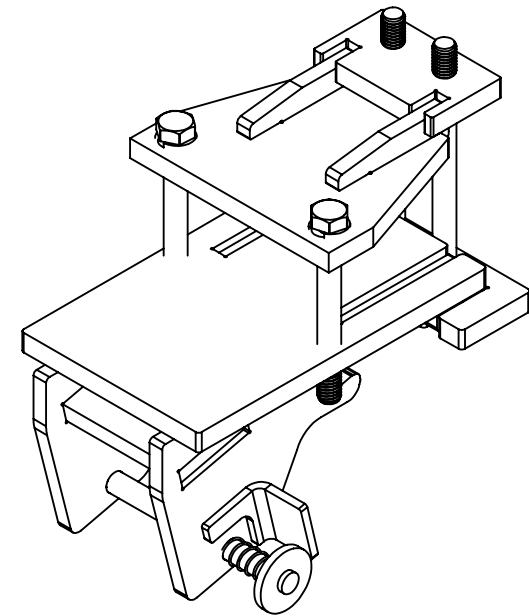

ITEM	PART #	DESCRIPTION	QTY.	Price ea.
1	CIH9/10M-A	Case 900/1000 Mount Bracket	1	\$95.00
2	CIH9/10M-B	Case 900/1000 Mount Block	1	\$35.00
3	99013	1/2" Lock Washer	4	\$0.10
4	99015	1/2-13 x 4-1/2" Hex Bolt	2	\$1.88
5	99046	1/2-13 x 6-1/2" Hex Bolt	2	\$2.34
6	99216	Quick-Tach Pin	1	\$7.00

COMMENTS:

**Complete Mount - \$130.00**

TITLE:

**Case 900 & 1000 Series Mount**

SIZE DWG. NO. REV

**A CIH9/10-MA**

SCALE: 1:4 WEIGHT: SHEET 1 OF 1