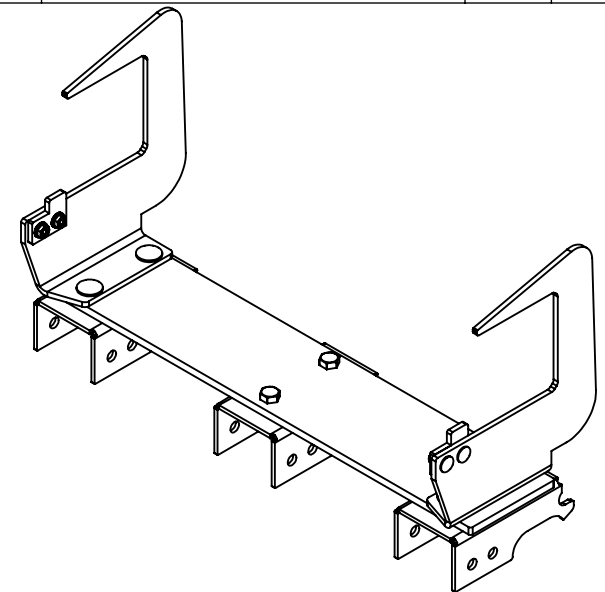

ITEM	PART #	DESCRIPTION	QTY.	Price ea.
1	21-3008	3-Row Hanger	1	\$32.00
2	21-2014	Clip	2	\$3.90
3	21-2004L	Hanger Arm	1	\$22.00
4	21-2004R	Hanger Arm	1	\$22.00
5	21-1002	Storage Bracket Hanger	3	\$18.00
6	99025	1/2-13 Serrated Flanged Nut	6	\$0.24
7	99031	5/16-18 x 3/4" Carriage Bolt	4	\$0.19
8	99032	5/16-18 Serrated Flanged Nut	4	\$0.11
9	99034	1/2-13 x 1-1/4" Carriage Bolt	4	\$0.70
10	99037	1/2"-13 x 1" Hex Bolt	2	\$0.57

COMMENTS:
Fits:
Case 2200, 2400,
3200, 3400

NH 996 96C, 98C, 98D

Hanger - \$126.00

TITLE:

3-Row Hanger

SIZE	DWG. NO.	REV
A	CNH22-34-3HG	

SCALE: 1:5	WEIGHT:	SHEET 1 OF 1
------------	---------	--------------