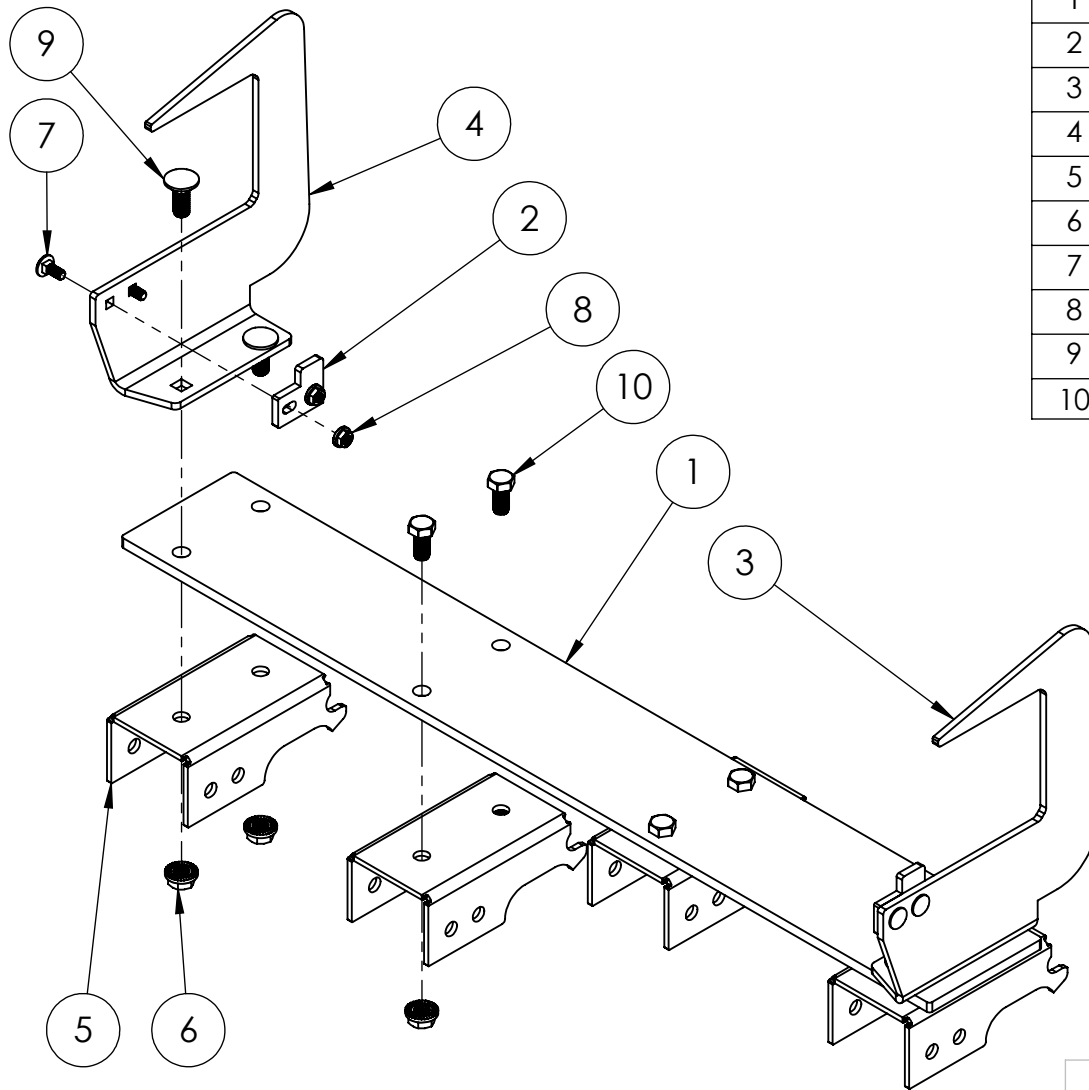

ITEM	PART #	DESCRIPTION	QTY.	Price ea.
1	21-3009	4-Row Hanger	1	\$47.00
2	21-2014	Clip	2	\$3.90
3	21-2004L	Hanger Arm	1	\$22.00
4	21-2004R	Hanger Arm	1	\$22.00
5	21-1002	Storage Bracket Hanger	4	\$18.00
6	99025	1/2-13 Serrated Flanged Nut	8	\$0.24
7	99031	5/16-18 x 3/4" Carriage Bolt	4	\$0.19
8	99032	5/16-18 Serrated Flanged Nut	4	\$0.11
9	99034	1/2-13 x 1-1/4" Carriage Bolt	4	\$0.70
10	99037	1/2"-13 x 1" Hex Bolt	4	\$0.57

COMMENTS:  
Fits:  
Case 2200, 2400,  
3200, 3400

NH 996 96C, 98C, 98D

Hanger - \$142.00

TITLE:

4-Row Hanger

SIZE	DWG. NO.	REV
<b>A</b>	<b>CNH22-34-4HG</b>	

SCALE: 1:6	WEIGHT:	SHEET 1 OF 1
------------	---------	--------------