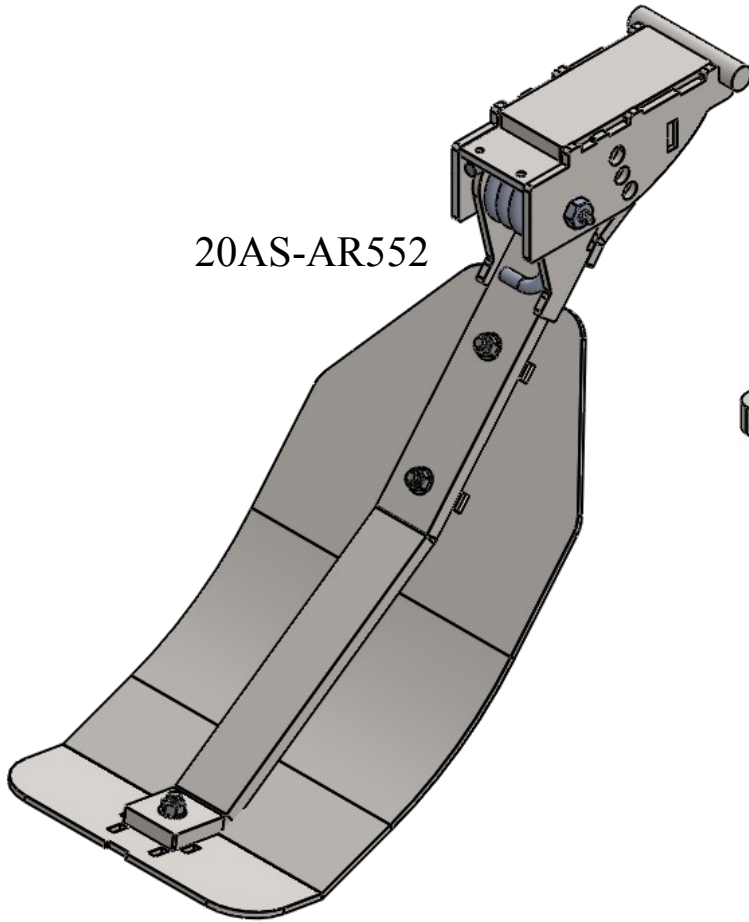

Part #	Price Ea.
CNH22/34-SB	\$310.00
20AS-AR552	\$238.00
CNH7M-A	\$90.00

Case 2200, 2400, 3200, & 3400 Series
New Holland 996, 96C/D, & 98C/D Series

All Years

10" Set Back Short Shoes—30" Rows

Full Kit # - CNH22/34-SB

20AS-AR552

CNH7M-A