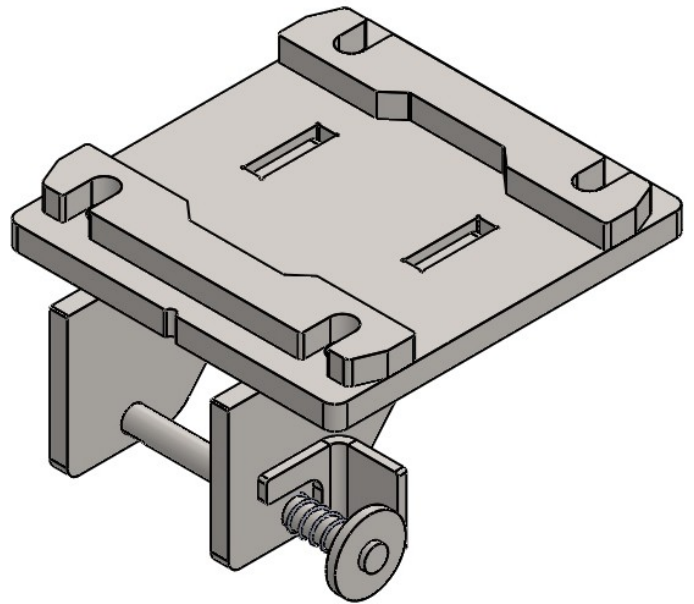

Part #	Price Ea.
CNH22/34-SB	$310.00
20AS-AR552	$238.00
CNH7M-A	$90.00

Case 2200, 2400, 3200, & 3400 Series
New Holland 996, 96C/D, & 98C/D Series

All Years

10" Set Back Short Shoes—30" Rows

Full Kit # - CNH22/34-SB

CNH7M-A