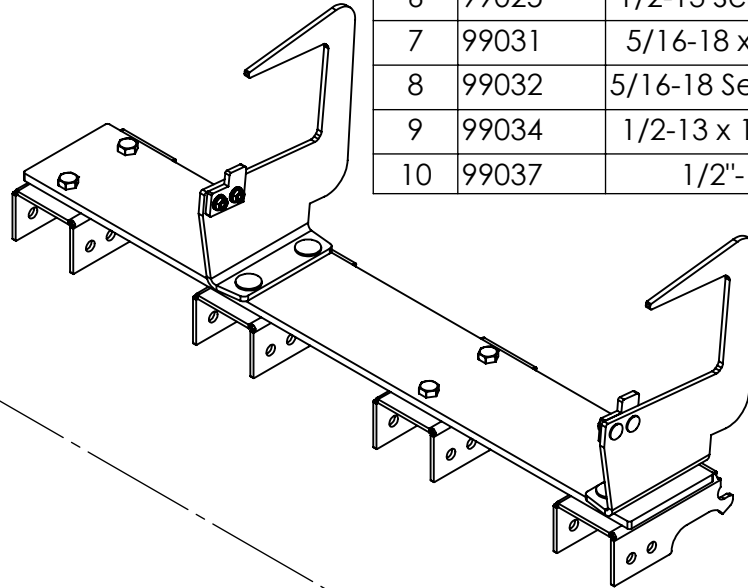

For a complete 8 Row head,
(2) 4-Row hangers are needed
(1 left & 1 right)

ITEM	PART #	DESCRIPTION	QTY.	Price ea.
1	21-3009	4-Row Hanger	1	$47.00
2	21-1002	Storage Bracket Hanger	4	$18.00
3	21-2007L	Hanger Arm	1	$22.00
4	21-2007R	Hanger Arm	1	$22.00
5	21-2014	Clip	2	$3.90
6	99025	1/2-13 Serrated Flanged Nut	8	$0.24
7	99031	5/16-18 x 3/4" Carriage Bolt	4	$0.19
8	99032	5/16-18 Serrated Flanged Nut	4	$0.11
9	99034	1/2-13 x 1-1/4" Carriage Bolt	4	$0.70
10	99037	1/2"-13 x 1" Hex Bolt	4	$0.57

(Left Side Assembly)