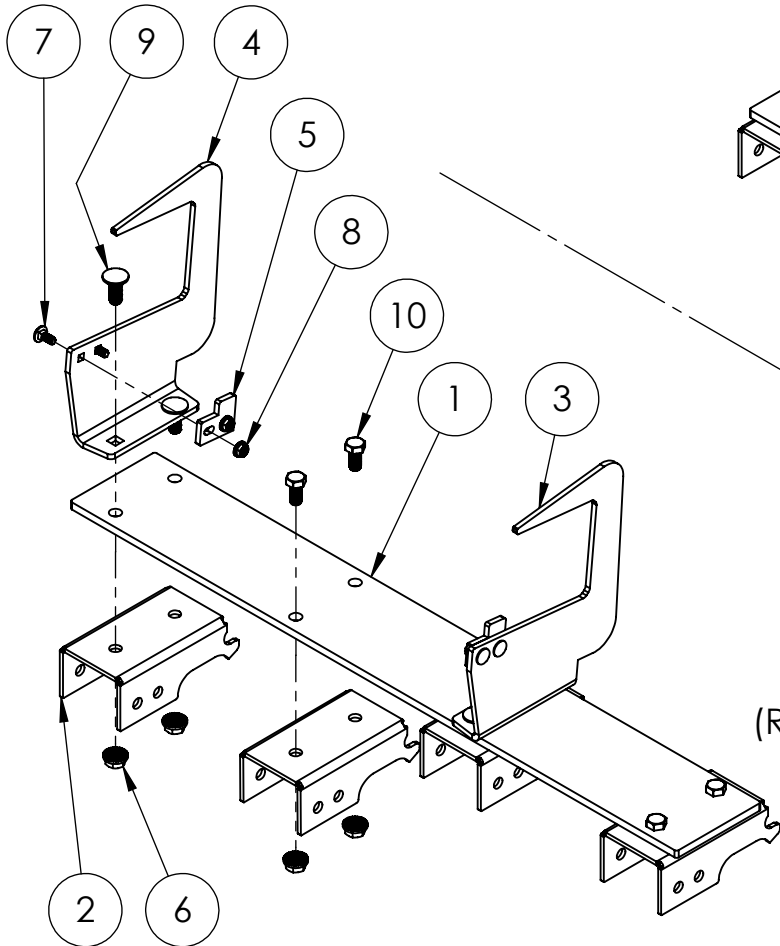

For a complete 8 Row head,
 (2) 4-Row hangers are needed
 (1 left & 1 right)

ITEM	PART #	DESCRIPTION	QTY.	Price ea.
1	21-3009	4-Row Hanger	1	\$47.00
2	21-1002	Storage Bracket Hanger	4	\$18.00
3	21-2007L	Hanger Arm	1	\$22.00
4	21-2007R	Hanger Arm	1	\$22.00
5	21-2014	Clip	2	\$3.90
6	99025	1/2-13 Serrated Flanged Nut	8	\$0.24
7	99031	5/16-18 x 3/4" Carriage Bolt	4	\$0.19
8	99032	5/16-18 Serrated Flanged Nut	4	\$0.11
9	99034	1/2-13 x 1-1/4" Carriage Bolt	4	\$0.70
10	99037	1/2"-13 x 1" Hex Bolt	4	\$0.57

(Left Side Assembly)

(Right Side Assembly)

1/18/17

PROPRIETARY AND CONFIDENTIAL

THE INFORMATION CONTAINED IN THIS DRAWING IS THE SOLE PROPERTY OF NOT DEAD YET MANUFACTURING, INC. ANY REPRODUCTION IN PART OR AS A WHOLE WITHOUT THE WRITTEN PERMISSION OF NOT DEAD YET MANUFACTURING, INC. IS PROHIBITED.

COMMENTS:

Fits Drago Series I & II

Hanger - \$142.00

TITLE:

4-Row Hanger

SIZE

DWG. NO.

A

D8200-4HG

REV

SCALE: 1:8

WEIGHT:

SHEET 1 OF 1