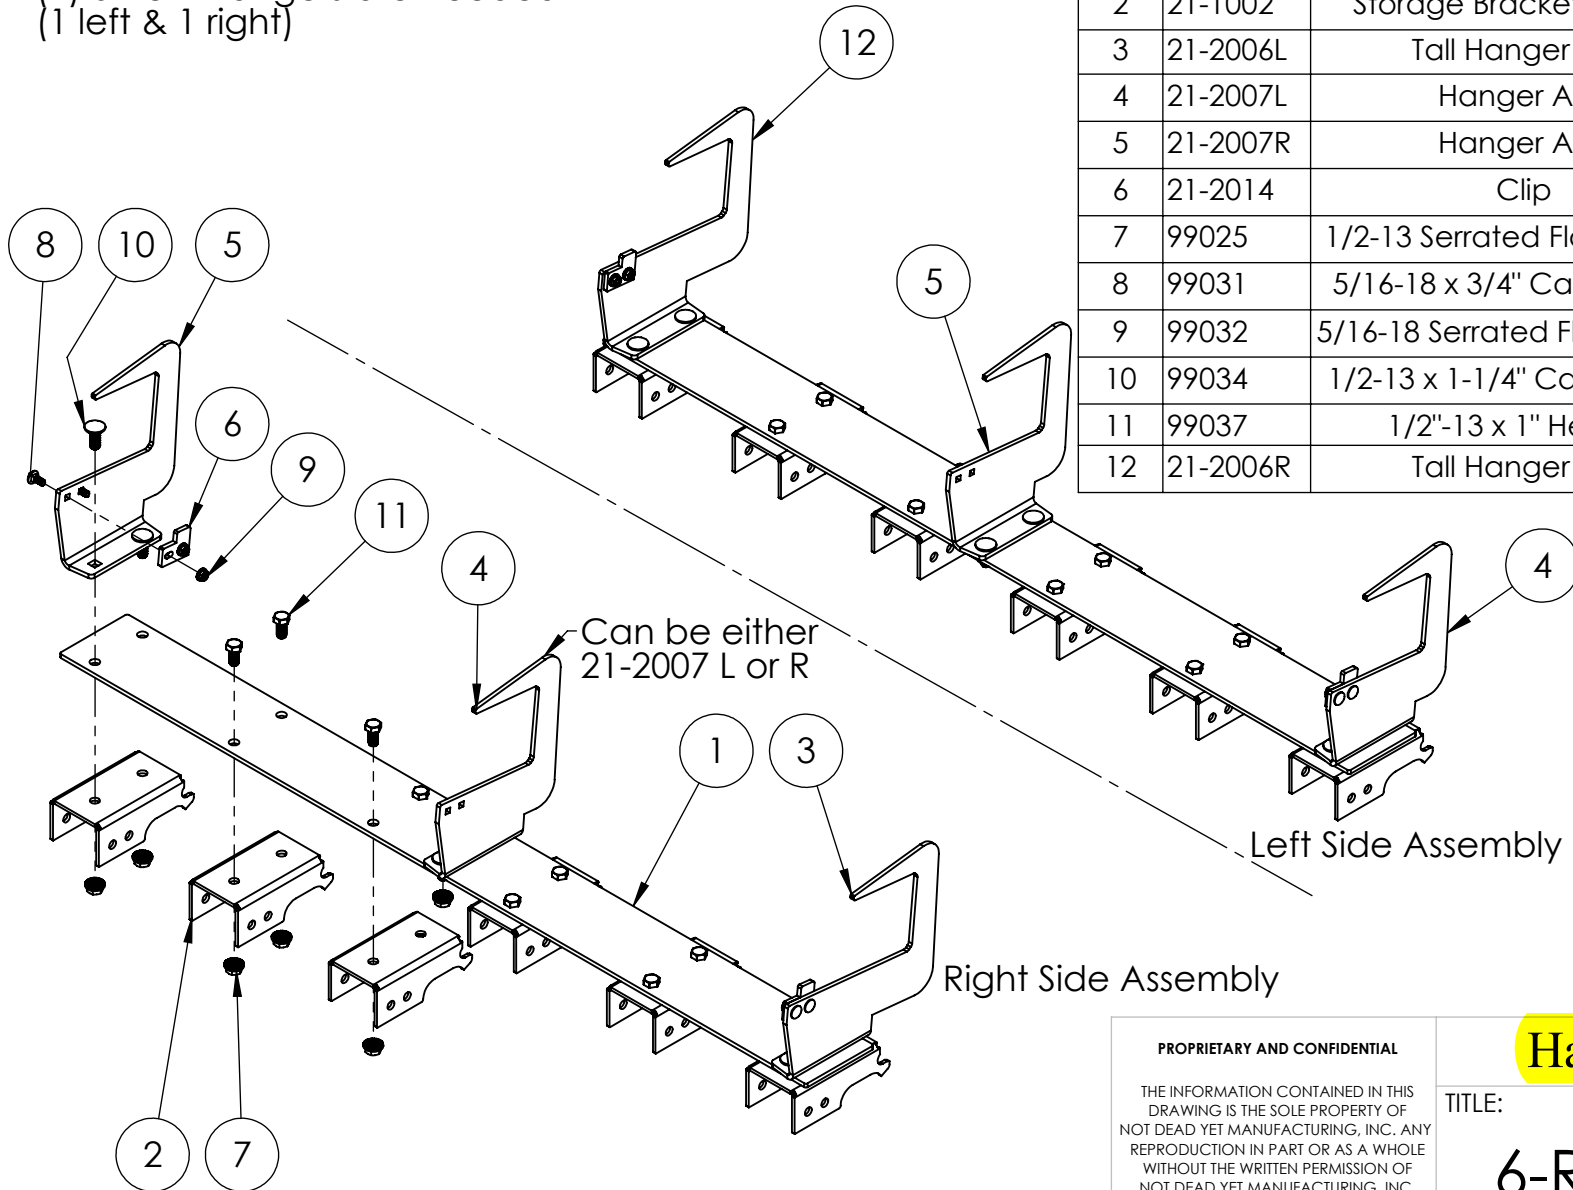

For a complete 12 row head,  
(2) 6-Row hangers are needed  
(1 left & 1 right)

ITEM	PART #	DESCRIPTION	QTY.	Price ea.
1	21-3003	6-Row Hanger Plate	1	\$64.00
2	21-1002	Storage Bracket Hanger	6	\$18.00
3	21-2006L	Tall Hanger Arm	1	\$24.00
4	21-2007L	Hanger Arm	1	\$22.00
5	21-2007R	Hanger Arm	1	\$22.00
6	21-2014	Clip	6	\$3.90
7	99025	1/2-13 Serrated Flanged Nut	14	\$0.24
8	99031	5/16-18 x 3/4" Carriage Bolt	4	\$0.19
9	99032	5/16-18 Serrated Flanged Nut	4	\$0.11
10	99034	1/2-13 x 1-1/4" Carriage Bolt	6	\$0.70
11	99037	1/2"-13 x 1" Hex Bolt	8	\$0.57
12	21-2006R	Tall Hanger Arm	-	\$24.00

COMMENTS:

Fits Drago Series I & II

**Hanger - \$205.00**

TITLE:

**6-Row Hanger**

SIZE DWG. NO. REV  
**A D8200-6HG**

SCALE: 1:10 WEIGHT: SHEET 1 OF 1