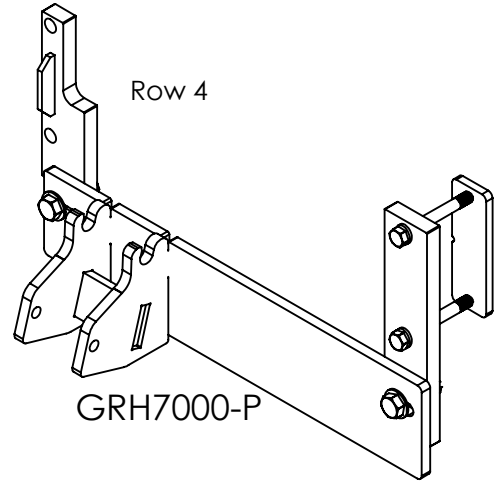

Geringhoff
6R30 Rigid N/S
2008 & Older

20AS-519

Poly for this shoe #500-B

Either

20AS-AR512