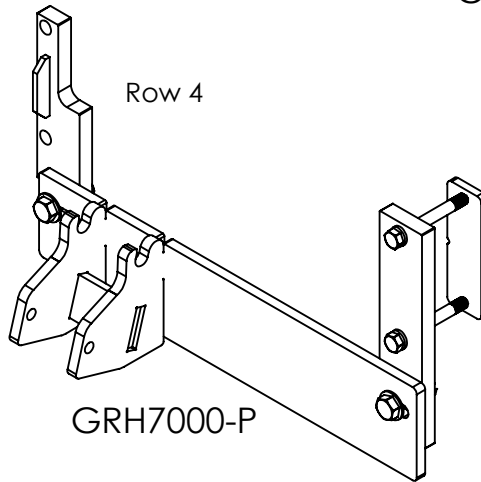

Geringhoff

6R30 Rigid N/S

2009

GRH7000-H

GRH7000-S

GRH7000-P

20AS-519

Poly for this shoe #500-B