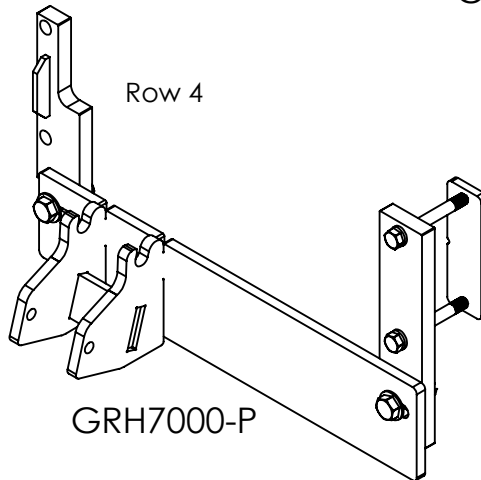

Geringhoff

6R30 Rigid N/S

2010

GRH7000-H

GRH7000-S

GRH7000-P

20AS-519

Poly for this shoe #500-B