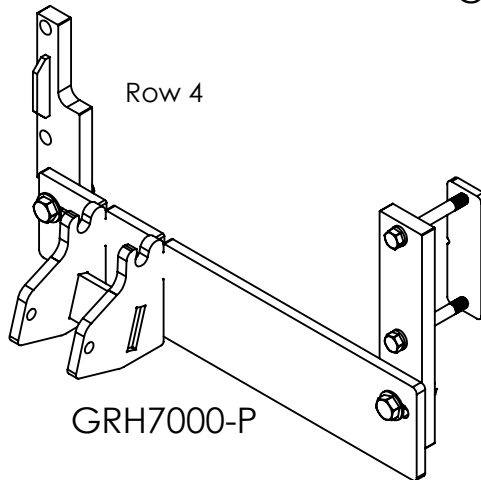

Geringhoff

6R30 Rigid N/S

2011

GRH7000-H

GRH7000-S

GRH7000-P

20AS-519

Poly for this shoe #500-B