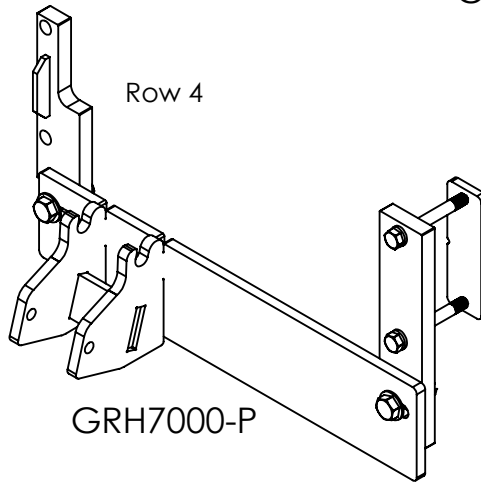

Geringhoff

6R30 Rigid N/S

2012

GRH7000-H

GRH7000-S

GRH7000-P

20AS-519

\*Poly for this shoe #500-B\*