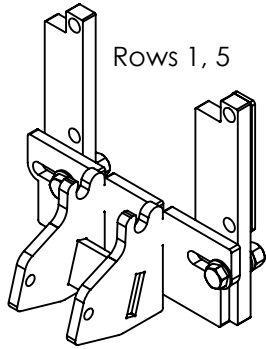

Geringhoff

6R30 Rigid N/S

2012

GRH7000-H

GRH7000-S

GRH7000-P

20AS-519

\*Poly for this shoe #500-B\*