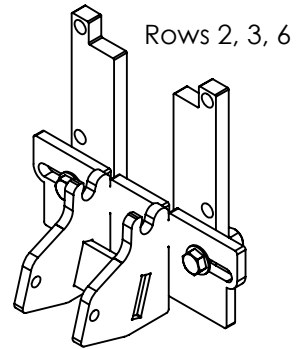

Geringhoff

6R30 Rigid N/S

2012

GRH7000-H

GRH7000-S

GRH7000-P

20AS-519

\*Poly for this shoe #500-B\*