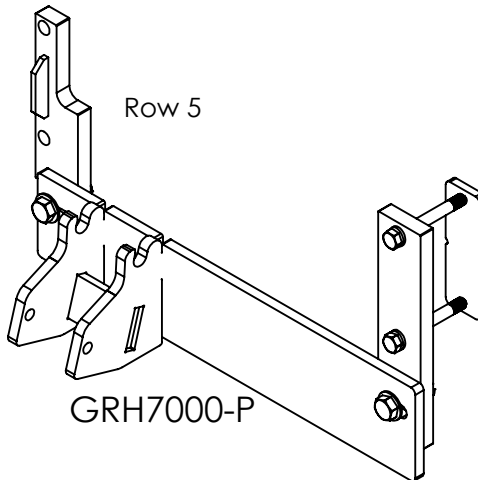

Geringhoff

8R30 Rigid N/S

2011

Either

20AS-519

Poly for this shoe #500-B

20AS-AR512