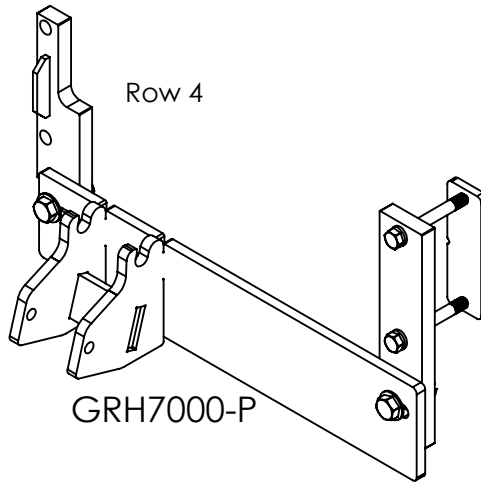

Geringhoff

6R30 Rigid R/D

2010

GRH7000-H

GRH7000-S

GRH7000-P

20AS-519

Poly for this shoe #500-B