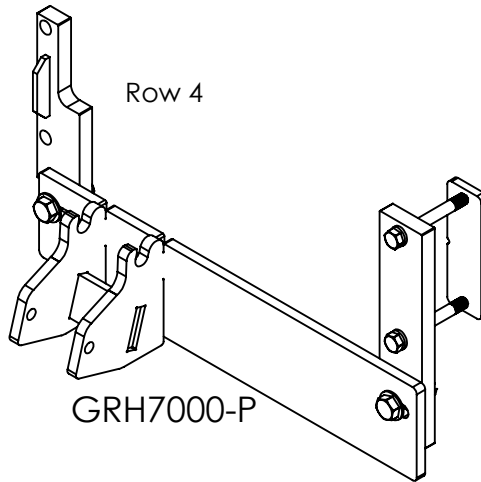

Geringhoff

6R30 Rigid R/D

2011

Either

20AS-519

Poly for this shoe #500-B

20AS-AR512