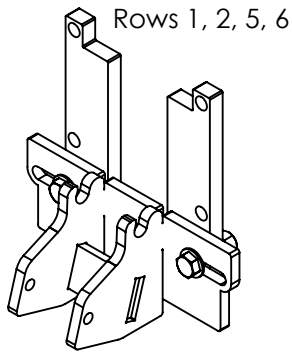

Geringhoff

6R30 Rigid R/D

2012

GRH7000-S

GRH7000-DB

20AS-519

\*Poly for this shoe #500-B\*

Either