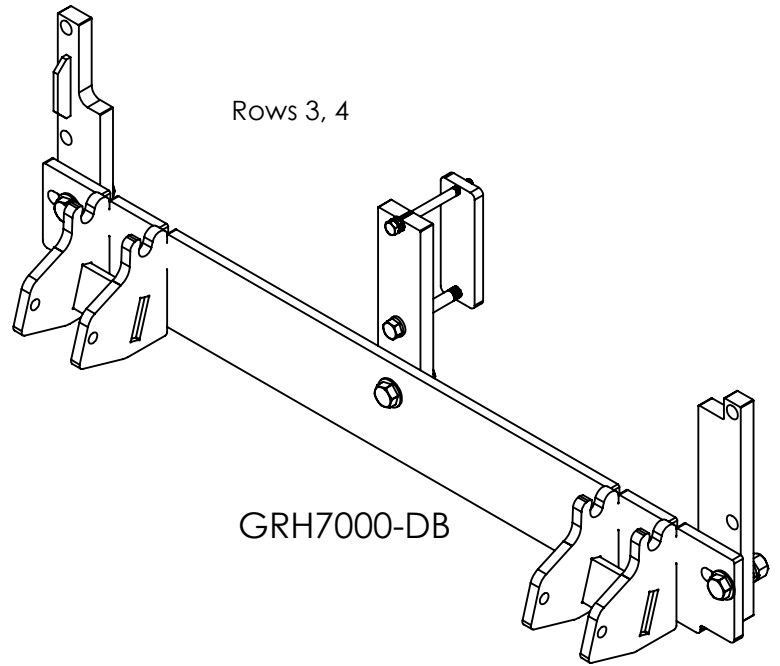

Geringhoff

6R30 Rigid R/D

2012

GRH7000-S

GRH7000-DB

20AS-519

\*Poly for this shoe #500-B\*

Either

20AS-AR512