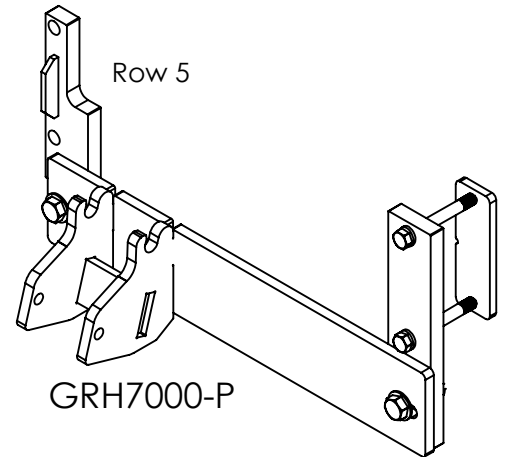

# Geringhoff

8R30 Rigid R/D

2008 & Older

GRH7000-S

GRH7000-P

20AS-519

\*Poly for this shoe #500-B\*

Either