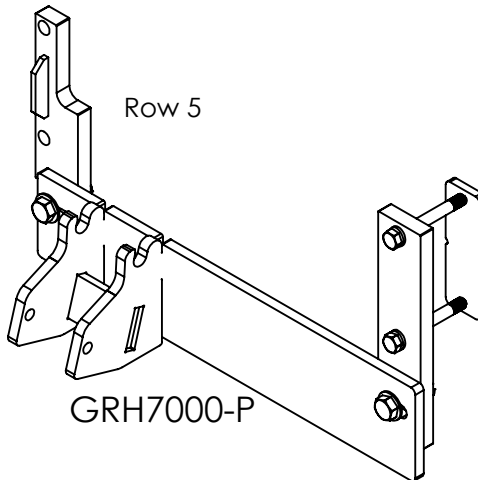

Geringhoff

8R30 Rigid R/D

2011

Either

20AS-519

Poly for this shoe #500-B

20AS-AR512