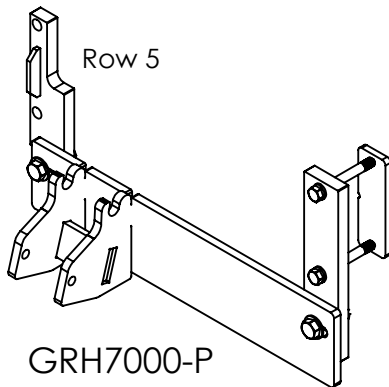

Geringhoff

8R30 Rigid R/D

2012

Either

20AS-519

Poly for this shoe #500-B

20AS-AR512