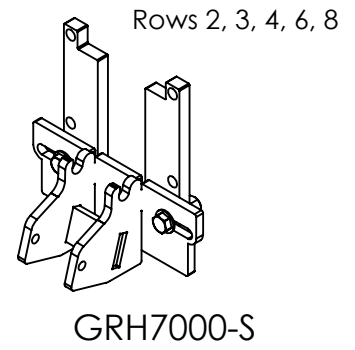

Geringhoff

8R30 Rigid R/D

2012

Either

20AS-519

Poly for this shoe #500-B

20AS-AR512