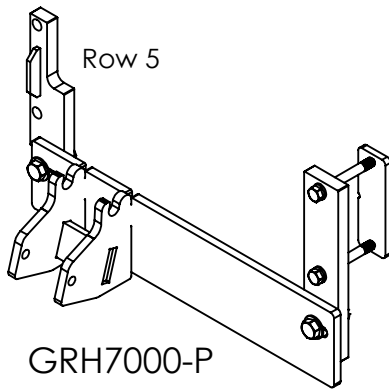

Geringhoff

8R30 Rigid R/D

2013

20AS-519

\*Poly for this shoe #500-B\*

Either

20AS-AR512