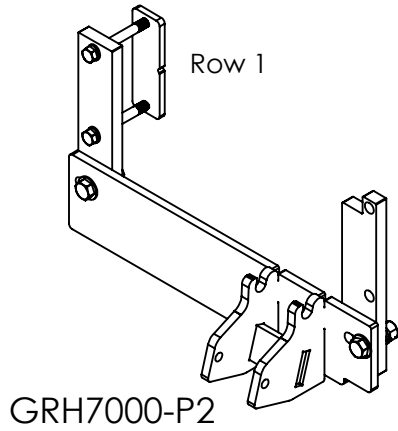

Geringhoff

8R30 Rigid R/D

2013

20AS-519

\*Poly for this shoe #500-B\*

Either

20AS-AR512