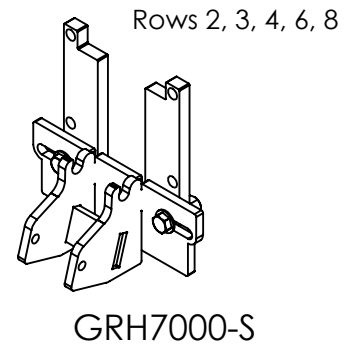

Geringhoff

8R30 Rigid R/D

2013

20AS-519

\*Poly for this shoe #500-B\*

Either

20AS-AR512