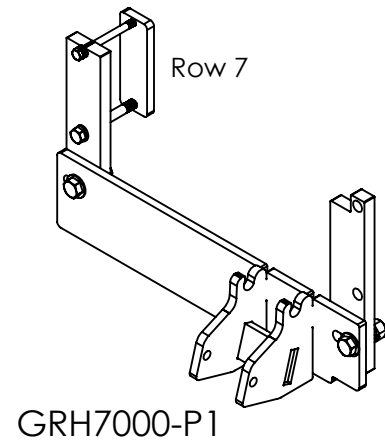

Geringhoff

8R30 Rigid R/D

2013

20AS-519

\*Poly for this shoe #500-B\*

Either

20AS-AR512