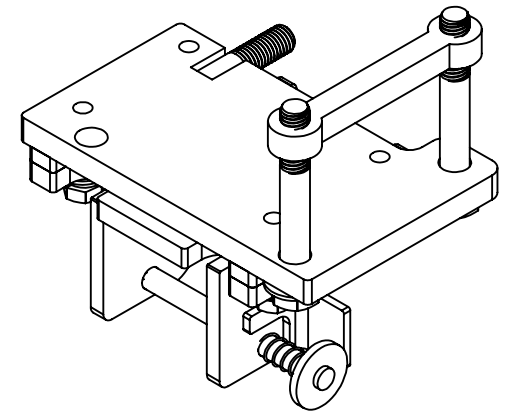

ITEM	PART #	DESCRIPTION	QTY.	Price ea.
1	JD40-90MB	40/90 Mount	1	\$85.00
2	20-6000	40/90 Top Plate	1	\$45.00
3	20-6001	Strap	1	\$10.00
4	99008	1/2" Washer	4	\$0.07
5	99013	1/2" Lock Washer	4	\$0.10
6	99014	1/2-13 x 1-3/4" Hex Bolt	4	\$0.76
7	99017	5/8" Structural Washer	2	\$0.10
8	99018	5/8-11 x 4-1/2" Hex Bolt	2	\$3.17
9	99216	Quick-Tach Pin	1	\$7.00

COMMENTS:

Complete Mount - \$125.00

TITLE:

John Deere Mount

SIZE DWG. NO. REV
A **JD40-90MB(L)-A**

SCALE: 1:3 WEIGHT: SHEET 1 OF 1