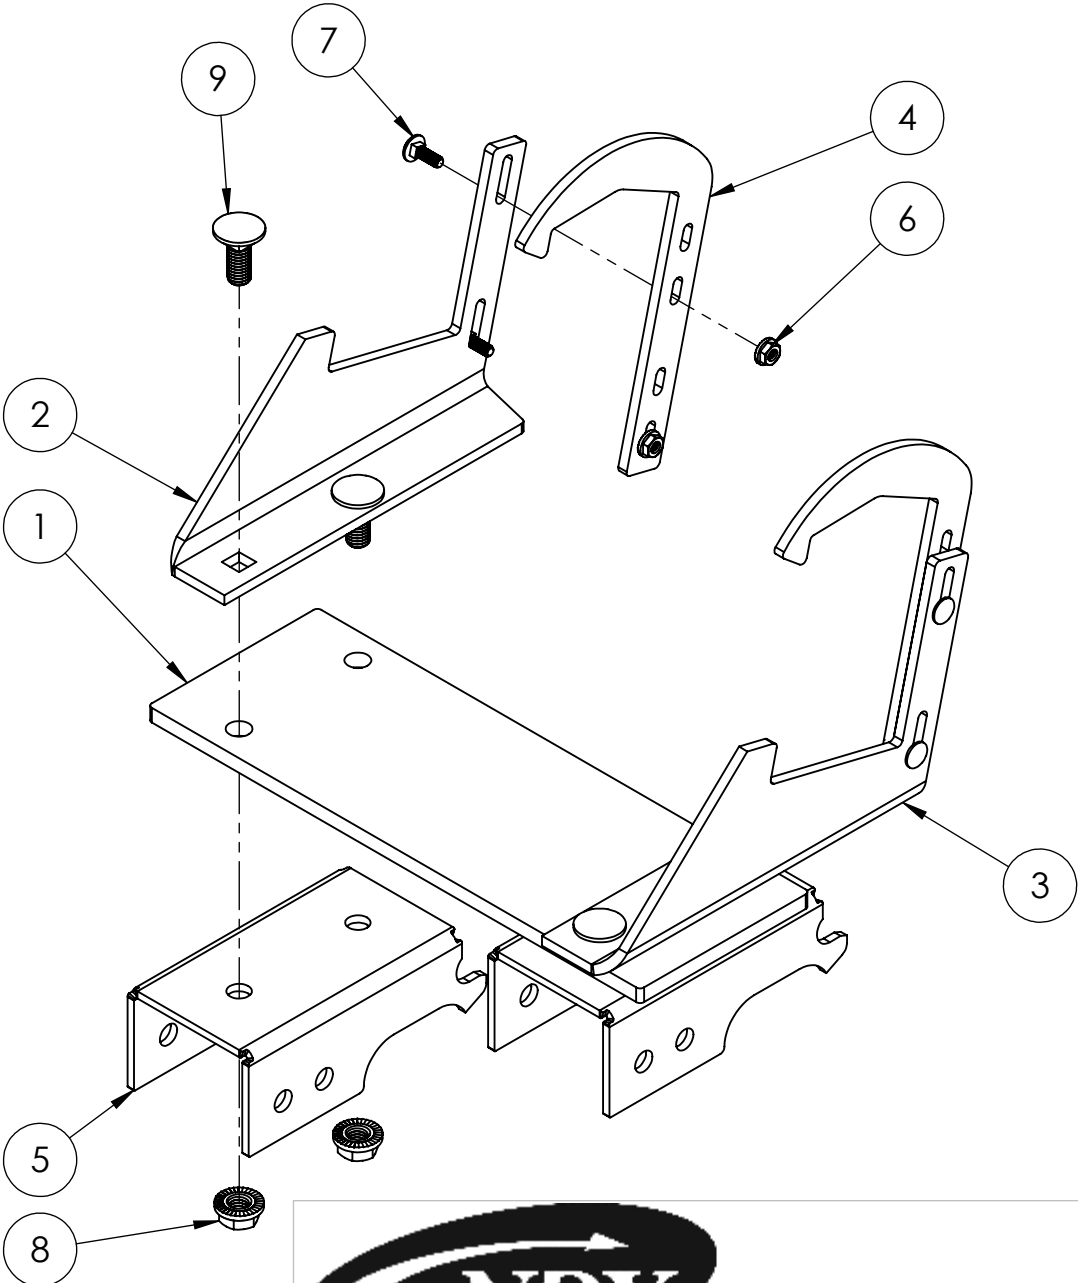

ITEM	PART #	DESCRIPTION	QTY.	Price ea.
1	21-3002	2-Row Hanger	1	\$20.00
2	21-2018R	Hanger Bottom Arm	1	\$20.00
3	21-2018L	Hanger Bottom Arm	1	\$20.00
4	21-2019	Hanger Top Arm	2	\$6.50
5	21-1002	Storage Bracket Hanger	2	\$18.00
6	99020	1/4-20 Serrated Flanged Nut	4	\$0.06
7	99021	1/4-20 x 3/4" Carriage Bolt	4	\$0.13
8	99025	1/2-13 Serrated Flanged Nut	4	\$0.24
9	99034	1/2-13 x 1-1/4" Carriage Bolt	4	\$0.70

1/18/17

<p>PROPRIETARY AND CONFIDENTIAL</p> <p>THE INFORMATION CONTAINED IN THIS DRAWING IS THE SOLE PROPERTY OF NOT DEAD YET MANUFACTURING, INC. ANY REPRODUCTION IN PART OR AS A WHOLE WITHOUT THE WRITTEN PERMISSION OF NOT DEAD YET MANUFACTURING, INC. IS PROHIBITED.</p>		<p>Hanger - \$100.00</p>	
<p>TITLE:</p> <p>2-Row Hanger</p>		<p>REV</p>	
<p>SIZE</p> <p>A</p>	<p>DWG. NO.</p> <p>LX4000-2HG</p>	<p>SCALE: 1:4</p>	
<p>COMMENTS:</p>		<p>WEIGHT:</p>	<p>SHEET 1 OF 1</p>