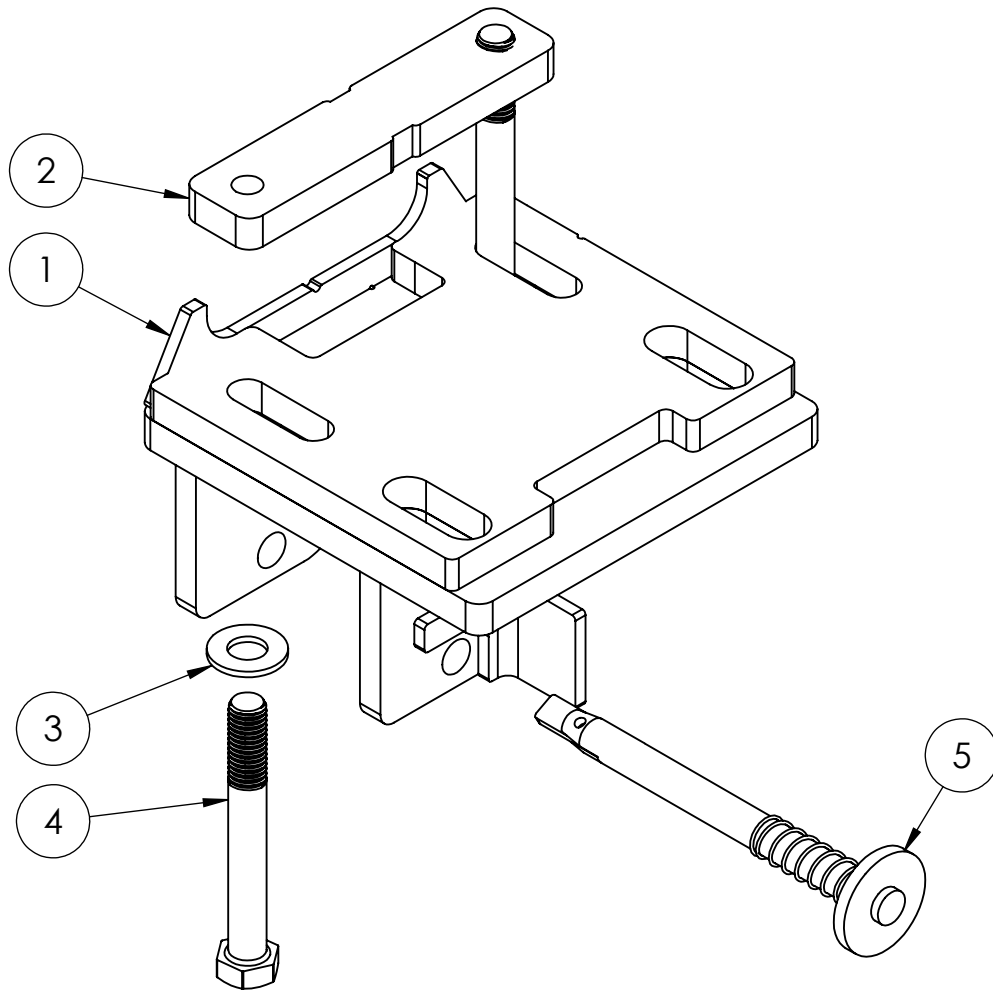

ITEM	PART #	DESCRIPTION	QTY.	Price ea.
1	JD600M-XLH	Left Bracket	1	\$95.00
2	20-5012	Strap	1	\$8.00
3	99008	1/2" Washer	2	\$0.07
4	99009	1/2-13 x 4" Hex Bolt	2	\$1.08
5	99216	Quick-Tach Pin	1	\$7.00

12/19/16

COMMENTS:

Complete Mount - \$105.00

TITLE:

Standard Left Hand Mount

SIZE	DWG. NO.	REV
A	JD600M-XLH-A	

SCALE: 2:5	WEIGHT:	SHEET 1 OF 1
------------	---------	--------------