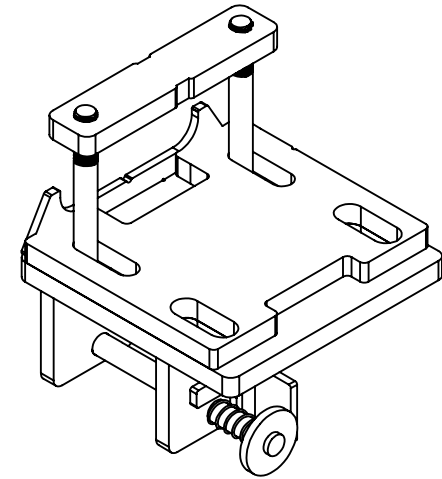

ITEM	PART #	DESCRIPTION	QTY.	Price ea.
1	JD600M-XLH	Left Bracket	1	\$95.00
2	20-5012	Strap	1	\$8.00
3	99008	1/2" Washer	2	\$0.07
4	99009	1/2-13 x 4" Hex Bolt	2	\$1.08
5	99216	Quick-Tach Pin	1	\$7.00

12/19/16

COMMENTS:

Complete Mount - \$105.00

TITLE:

Standard Left Hand Mount

SIZE	DWG. NO.	REV
A	JD600M-XLH-A	

SCALE: 2:5	WEIGHT:	SHEET 1 OF 1
------------	---------	--------------