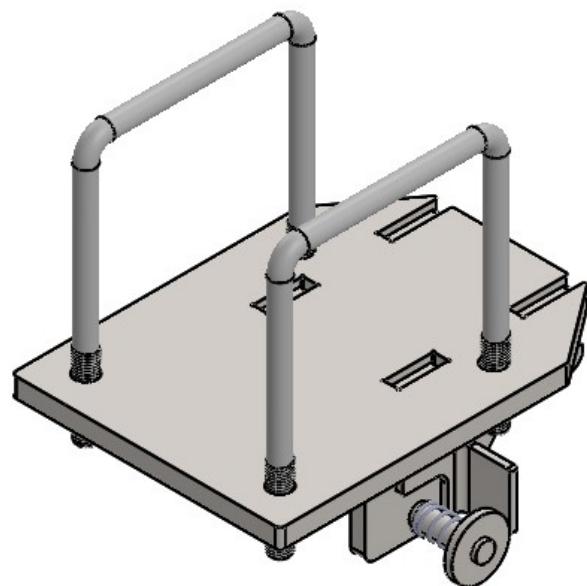

Part #	Price ea.
20AS-AR512	\$238.00
GLM-A	\$90.00

Gleaner Hugger & 3000 Series

Challenger 3000 Series

Massey Ferguson 3000 Series

All Years

9" AR Shoes—30" Rows

	Part #	Price ea.
Gleaner Hugger/3000 6 Row	GL3006-AR	\$310.00
Gleaner Hugger/3000 8 Row	GL3008-AR	\$310.00
Challenger 3000 6 Row	CH3006-AR	\$310.00
Challenger 3000 8 Row	CH3008-AR	\$310.00
Massey Ferguson 3000 6 Row	MF3006-AR	\$310.00
Massey Ferguson 3000 8 Row	MF3008-AR	\$310.00

20AS-AR512

GLM-A