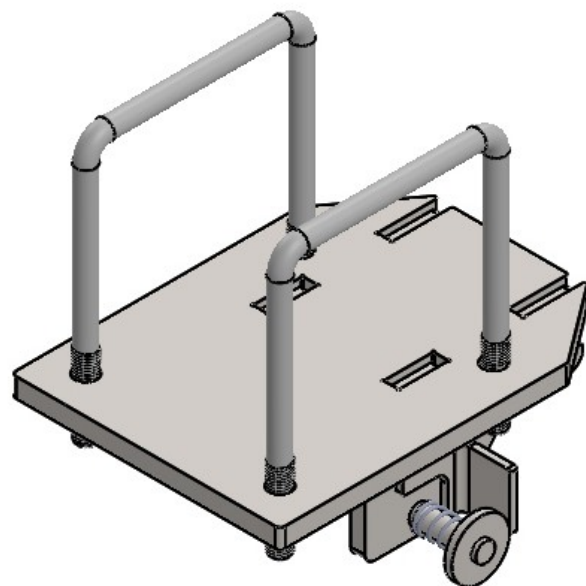

Part #	Price ea.
20AS-AR552	\$238.00
GLM-A	\$90.00

Gleaner Hugger & 3000 Series

Challenger 3000 Series

Massey Ferguson 3000 Series

All Years

10" Set Back Short Shoes—30" Rows

	Part #	Price ea.
Gleaner Hugger/3000 6 Row	GL3006-SB	\$310.00
Gleaner Hugger/3000 8 Row	GL3008-SB	\$310.00
Challenger 3000 6 Row	CH3006-SB	\$310.00
Challenger 3000 8 Row	CH3008-SB	\$310.00
Massey Ferguson 3000 6 Row	MF3006-SB	\$310.00
Massey Ferguson 3000 8 Row	MF3008-SB	\$310.00

20AS-AR552

GLM-A