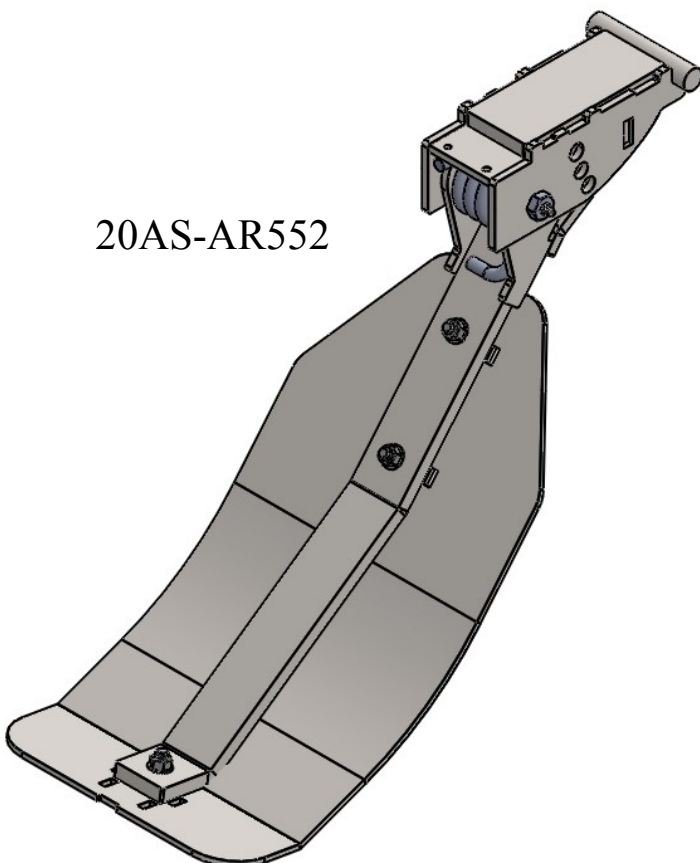

Part #	Price ea.
20AS-AR552	\$238.00
GLM-A	\$90.00

Gleaner Hugger & 3000 Series

Challenger 3000 Series

Massey Ferguson 3000 Series

All Years

10" Set Back Short Shoes—30" Rows

	Part #	Price ea.
Gleaner Hugger/3000 6 Row	GL3006-SB	\$310.00
Gleaner Hugger/3000 8 Row	GL3008-SB	\$310.00
Challenger 3000 6 Row	CH3006-SB	\$310.00
Challenger 3000 8 Row	CH3008-SB	\$310.00
Massey Ferguson 3000 6 Row	MF3006-SB	\$310.00
Massey Ferguson 3000 8 Row	MF3008-SB	\$310.00

20AS-AR552

GLM-A