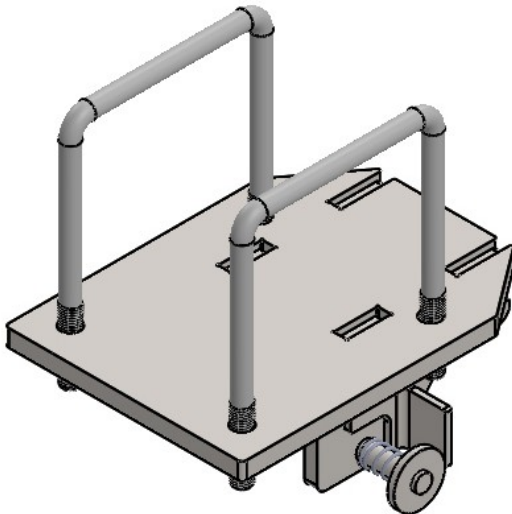

Rows 1, 2, 3, 4, 6, 7, 12

GLM-A

Rows 5, 8, 9, 10, 11