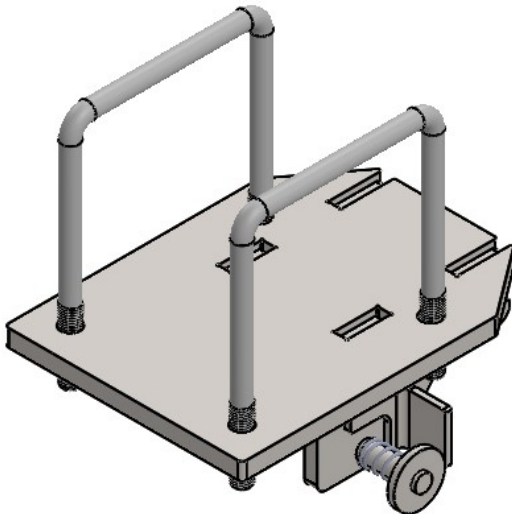

Rows 1, 2, 3, 4, 6, 7, 12

GLM-A