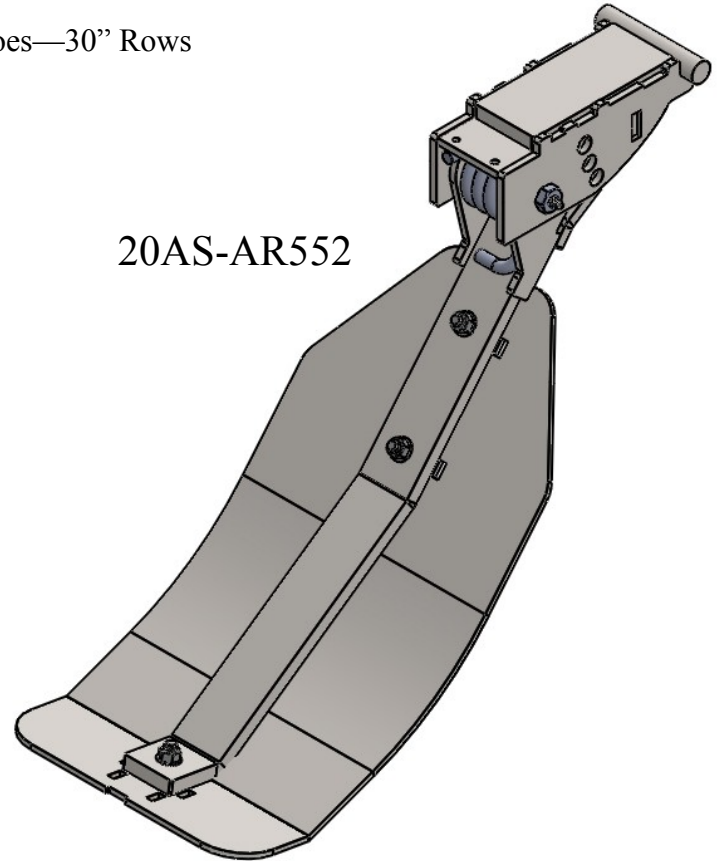

Gleaner Hugger & 3000 12 Row

Challenger 3000 12 Row

Massey Ferguson 3000 12 Row

All Years

10" Set Back Short Shoes—30" Rows

Part #	Price ea.
20AS-AR552	\$238.00
GLM-A	\$90.00
GLMB-A	\$115.00

	Part #	Price ea.
Gleaner Hugger/3000 12 Row	GL3012-SB	\$310.00
Challenger 3000 12 Row	CH3012-SB	\$310.00
Massey Ferguson 3000 12 Row	MF3012-SB	\$310.00