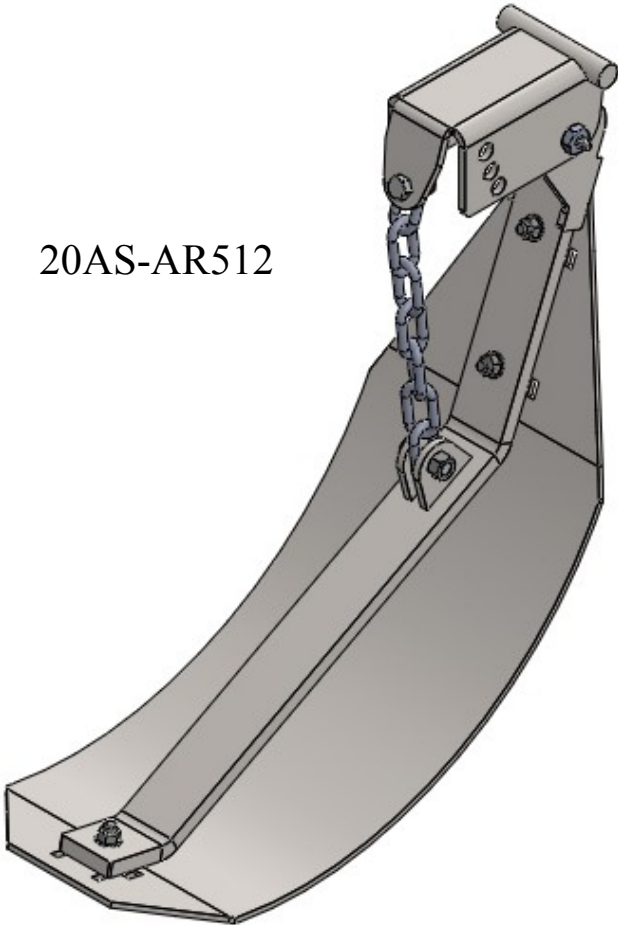

Part #	Price ea.
GL3100-AR	\$319.00
20AS-AR512	\$238.00
GBLKM-A	\$130.00

## Gleaner Black Frame

All Years

9" AR Shoes—30" Rows

Full Kit # - GL3100-AR

20AS-AR512

GBLKM-A