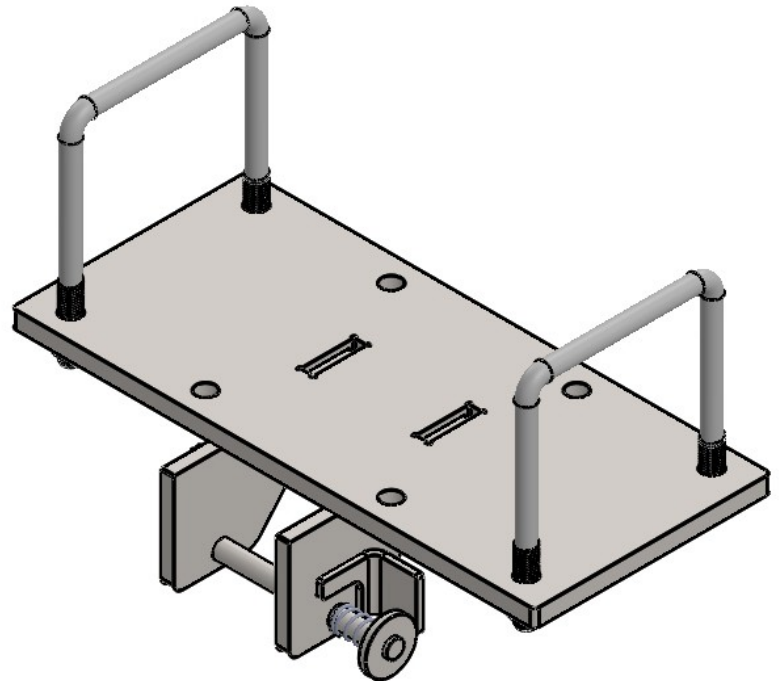

Part #	Price ea.
GL3100-AR	\$319.00
20AS-AR512	\$238.00
GBLKM-A	\$130.00

## Gleaner Black Frame

All Years

9" AR Shoes—30" Rows

Full Kit # - GL3100-AR

20AS-AR512

GBLKM-A