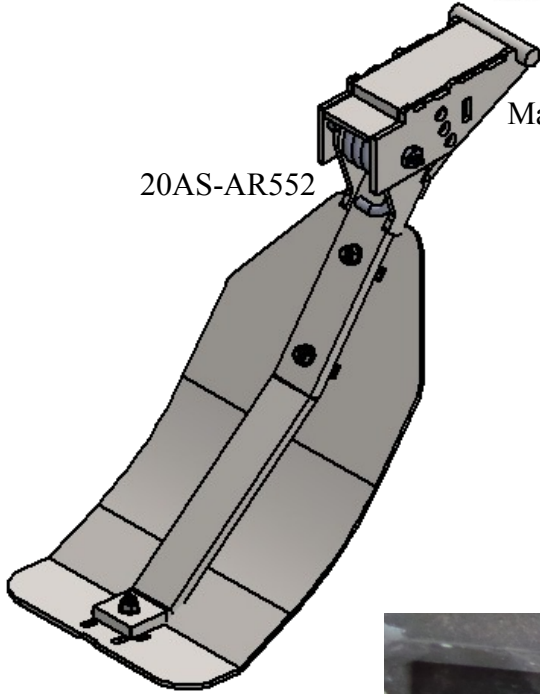

AGCO 3300 Non-Chopping
 Gleaner 3300 Non-Chopping
 Massey Ferguson 3300 Non-Chopping
 Challenger 3300 Non-Chopping

20AS-AR552

All Rows

GL3300-MA

20-6100

GL3300-M

99005

99009

1. Place straps (20-6100) into cavities below gearboxes.
2. Use 99005 & 99009 to bolt up mount

Parts list per individual row

Part #	Description	QTY
20AS-AR552	Shoe Assembly	1
GL3300-M	Mount	1
20-6100	Strap	2
99005	1/2" Washer	4
99009	1/2"-13 x 4-1/4" Hex Bolt	4