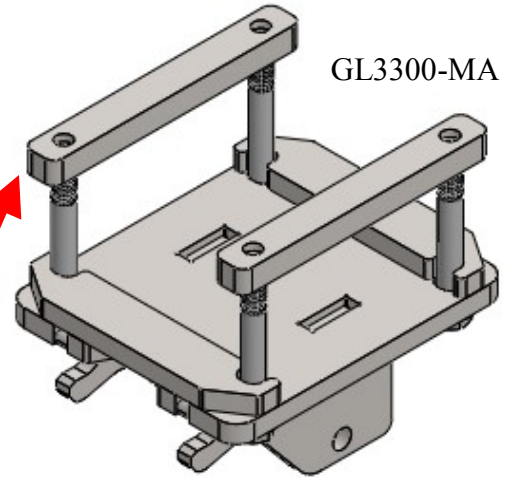

AGCO 3300 Non-Chopping
 Gleaner 3300 Non-Chopping
 Massey Ferguson 3300 Non-Chopping
 Challenger 3300 Non-Chopping

20AS-AR552

All Rows

GL3300-MA

20-6100

GL3300-M

99005

99009

1. Place straps (20-6100) into cavities below gearboxes.
2. Use 99005 & 99009 to bolt up mount

Parts list per individual row

Part #	Description	QTY
20AS-AR552	Shoe Assembly	1
GL3300-M	Mount	1
20-6100	Strap	2
99005	1/2" Washer	4
99009	1/2"-13 x 4-1/4" Hex Bolt	4