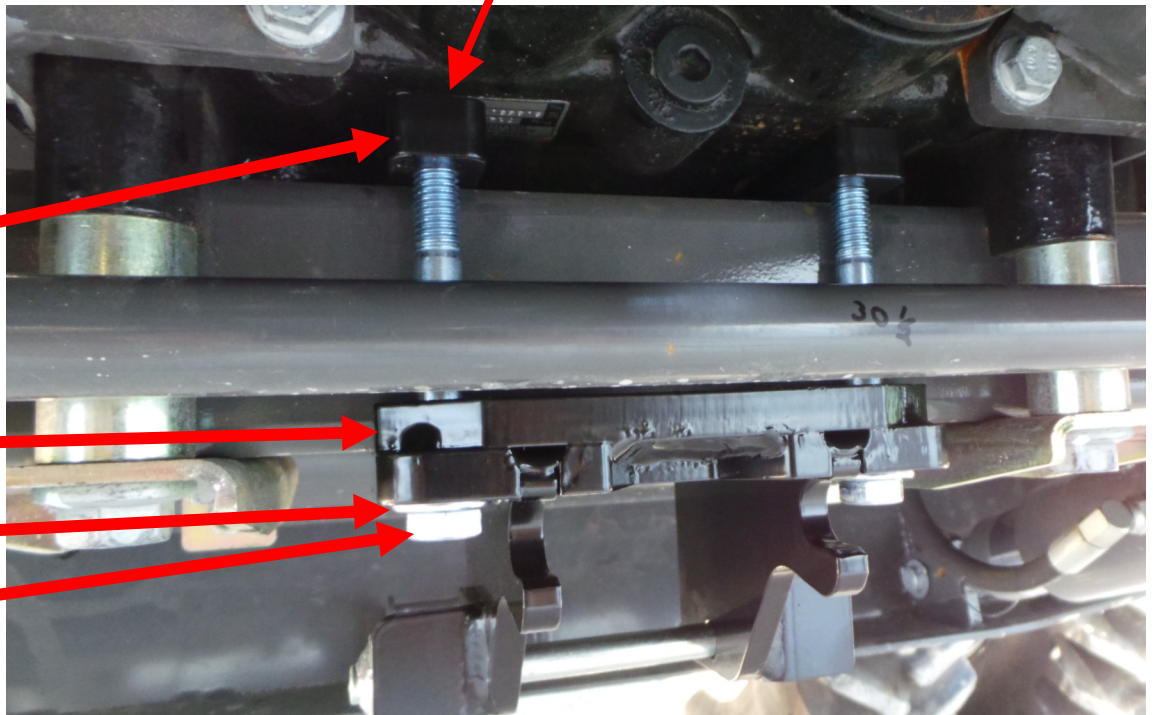

AGCO 3300 Non-Chopping
 Gleaner 3300 Non-Chopping
 Massey Ferguson 3300 Non-Chopping
 Challenger 3300 Non-Chopping

20AS-AR552

All Rows

GL3300-MA

20-6100

GL3300-M

99005

99009

1. Place straps (20-6100) into cavities below gearboxes.
2. Use 99005 & 99009 to bolt up mount

Parts list per individual row

Part #	Description	QTY
20AS-AR552	Shoe Assembly	1
GL3300-M	Mount	1
20-6100	Strap	2
99005	1/2" Washer	4
99009	1/2"-13 x 4-1/4" Hex Bolt	4