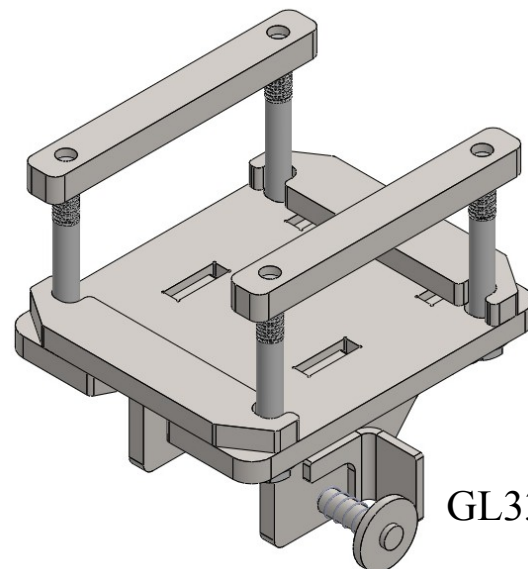

Gleaner 3300 Series Non-Chopping
Challenger 3300 Series Non-Chopping
Massey Ferguson 3300 Series Non-Chopping
All Years
10" Set Back Short Shoes—30" Rows

	Part #	Price ea.
Gleaner 3300 6 Row	GL3306-SB	$310.00
Gleaner 3300 8 Row	GL3308-SB	$310.00
Challenger 3300 6 Row	CH3306-SB	$310.00
Challenger 3300 8 Row	CH3308-SB	$310.00
Massey Ferguson 3300 6 Row	MF3306-SB	$310.00
Massey Ferguson 3300 8 Row	MF3308-SB	$310.00

GL3300-MA