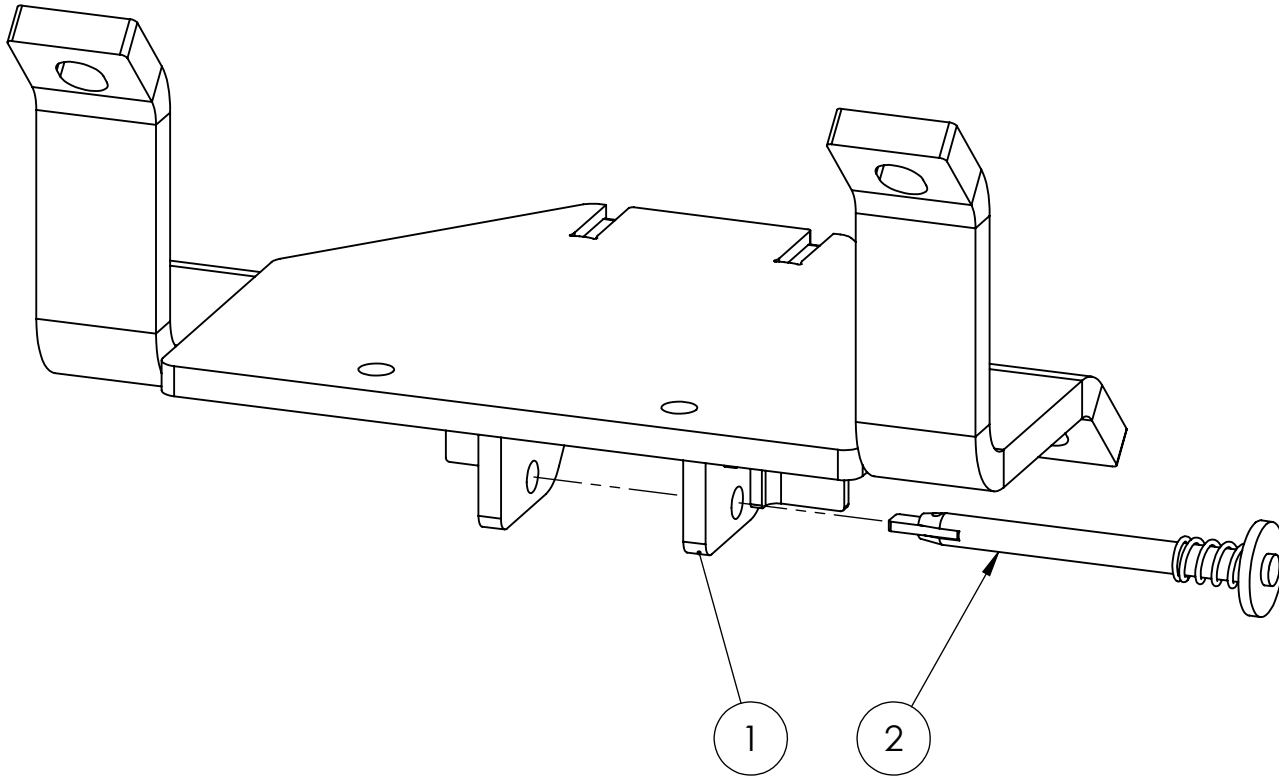

ITEM	PART #	DESCRIPTION	QTY.	Price ea.
1	GLMB-M	Gleaner/Challenger/Massey 3000 Mount	1	\$110.00
2	99216	Quick Tach Pin	1	\$7.00

PROPRIETARY AND CONFIDENTIAL

THE INFORMATION CONTAINED IN THIS DRAWING IS THE SOLE PROPERTY OF NOT DEAD YET MANUFACTURING, INC. ANY REPRODUCTION IN PART OR AS A WHOLE WITHOUT THE WRITTEN PERMISSION OF NOT DEAD YET MANUFACTURING, INC. IS PROHIBITED.

COMMENTS:

Complete Mount - \$115.00

TITLE: Mount for:
Gleaner Hugger/3000
Massey Ferguson 3000
Challenger 3000

SIZE A	DWG. NO. GLMB-A	REV
------------------	---------------------------	-----

SCALE: 1:3	WEIGHT:	SHEET 1 OF 1
------------	---------	--------------