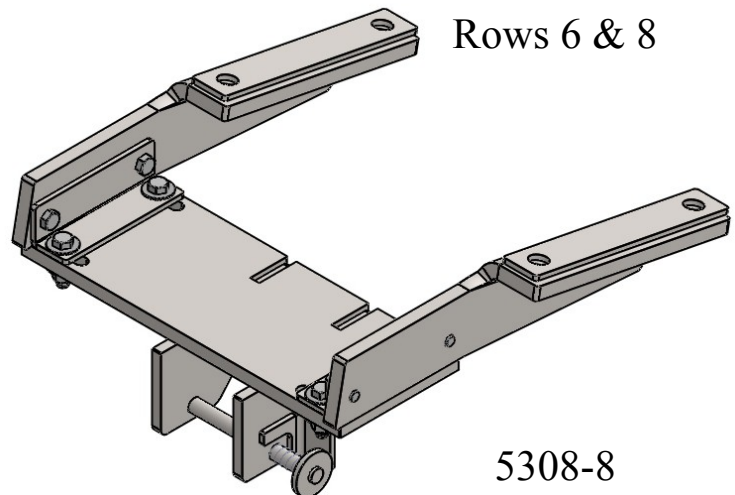

Harvestec 5308

All Years

10" Set Back Short Shoes—30" Rows

Full Kit # - HAR5008-SB

Part #	Price Ea.
HAR5008-SB	\$310.00
20AS-AR552	\$238.00
5308-1	\$150.00
5308-7	\$150.00
5308-8	\$150.00

20AS-AR552

Rows 1 - 5

5308-1

Row 7

5308-7

Rows 6 & 8

5308-8