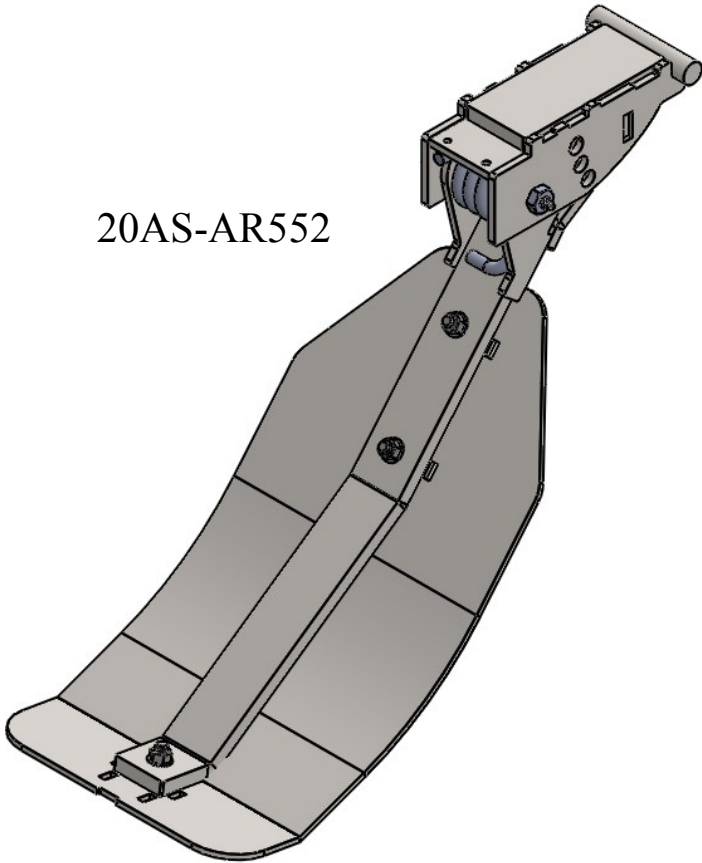

Harvestec 5308

All Years

10" Set Back Short Shoes—30" Rows

Full Kit # - HAR5008-SB

Part #	Price Ea.
HAR5008-SB	\$310.00
20AS-AR552	\$238.00
5308-1	\$150.00
5308-7	\$150.00
5308-8	\$150.00

20AS-AR552

Rows 1 - 5

5308-1

Row 7

5308-7

Rows 6 & 8

5308-8