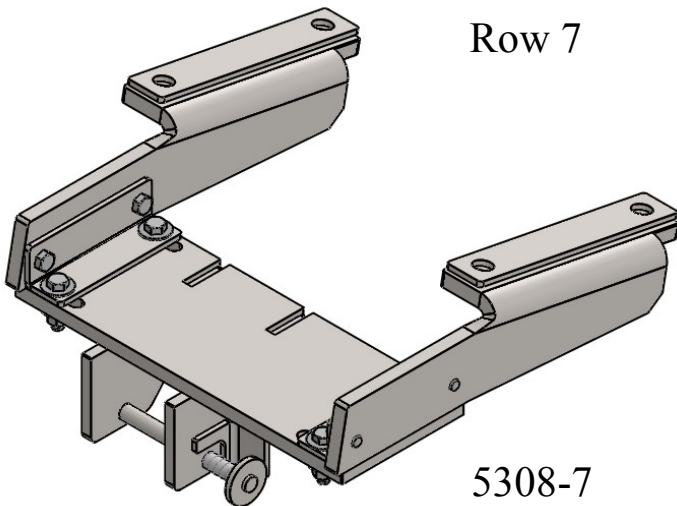

Harvestec 5308

All Years

10" Set Back Short Shoes—30" Rows

Full Kit # - HAR5008-SB

Part #	Price Ea.
HAR5008-SB	\$310.00
20AS-AR552	\$238.00
5308-1	\$150.00
5308-7	\$150.00
5308-8	\$150.00

20AS-AR552

Rows 1 - 5

5308-1

Row 7

5308-7

Rows 6 & 8

5308-8