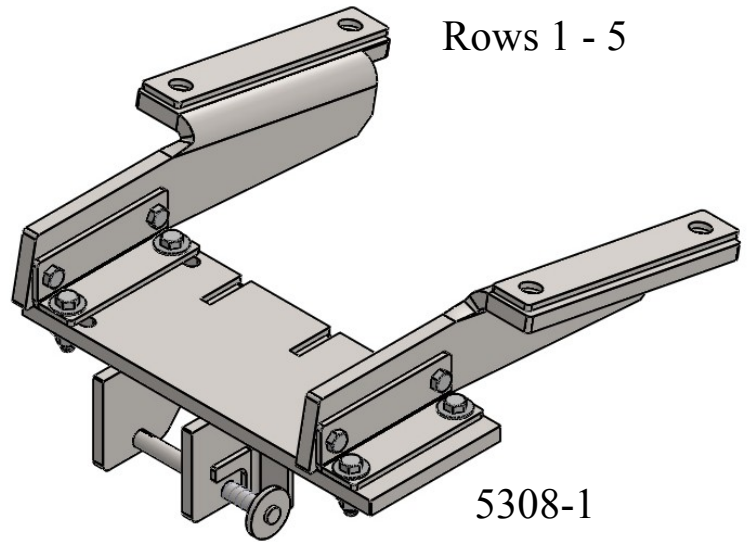

Harvestec 5308

All Years

10" Set Back Short Shoes—30" Rows

Full Kit # - HAR5008-SB

Part #	Price Ea.
HAR5008-SB	\$310.00
20AS-AR552	\$238.00
5308-1	\$150.00
5308-7	\$150.00
5308-8	\$150.00

20AS-AR552

Rows 1 - 5

5308-1

Row 7

5308-7

Rows 6 & 8

5308-8