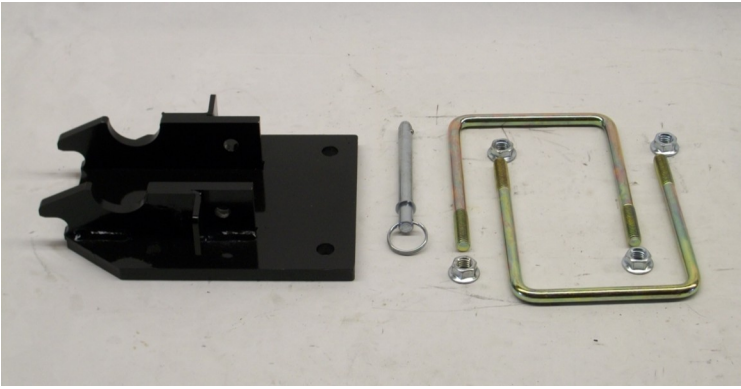

4590 N 11000W Rd
Bonfield, IL 60913
(815)426-2330
www.ndymfg.com

**Gleaner 3000 Series or Hugger
Massey Ferguson 3000 Series
Challenger 3000 Series**

20AS-AR552 — Shoe
GLM-A — Mount
99100 — 5" x 6" U-Bolt
99025 — 1/2" Flange Nut