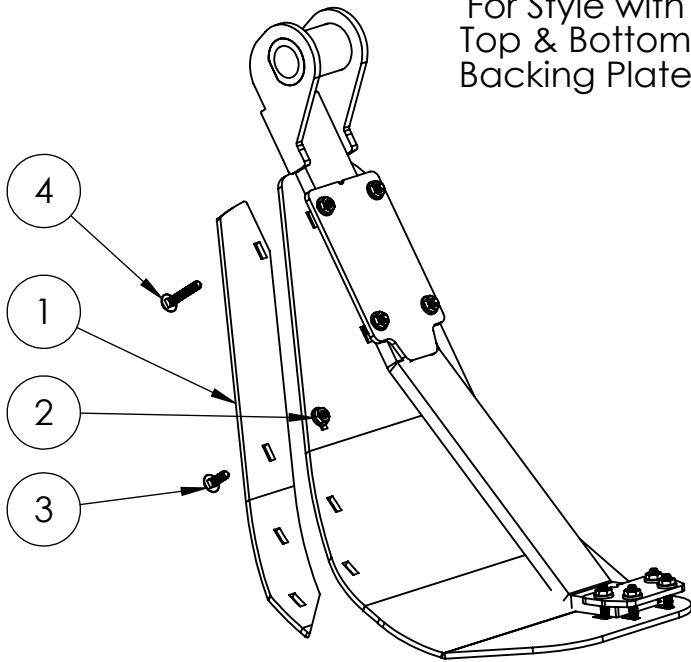

ITEM	PART #	DESCRIPTION	QTY.
1	20-1064B(L)	Weare Strip, Left	1
2	99020	1/4-20 Serrated Flanged Nut	1
3	99158	1/4"-20 x .75" Carriage Bolt	1
4	99159	1/4"-20 x 1.5" Carriage Bolt	1

For Style with
Top & Bottom
Backing Plate

Left Hand
Assembly Shown

ITEM	PART #	DESCRIPTION	QTY.
1	20-1064B(L)	Weare Strip, Left	1
2	20-1100B	Wear Strip Tab	1
3	99020	1/4-20 Serrated Flanged Nut	2
4	99157	3/8"-16 x 1.5" Carriage Bolt	1
5	99158	1/4"-20 x .75" Carriage Bolt	1
6	99159	1/4"-20 x 1.5" Carriage Bolt	1

For Style with
3 Bolt Arm

Left Hand
Assembly Shown

PROPRIETARY AND CONFIDENTIAL

THE INFORMATION CONTAINED IN THIS
DRAWING IS THE SOLE PROPERTY OF
NOT DEAD YET MANUFACTURING, INC. ANY
REPRODUCTION IN PART OR AS A WHOLE
WITHOUT THE WRITTEN PERMISSION OF
NOT DEAD YET MANUFACTURING, INC.
IS PROHIBITED.

COMMENTS:

Shoe Shown is
20AS-AR550(L)

Complete Kit - \$15.00

TITLE:

Left Hand
Stomper
Wear Strip

SIZE

A

DWG. NO.