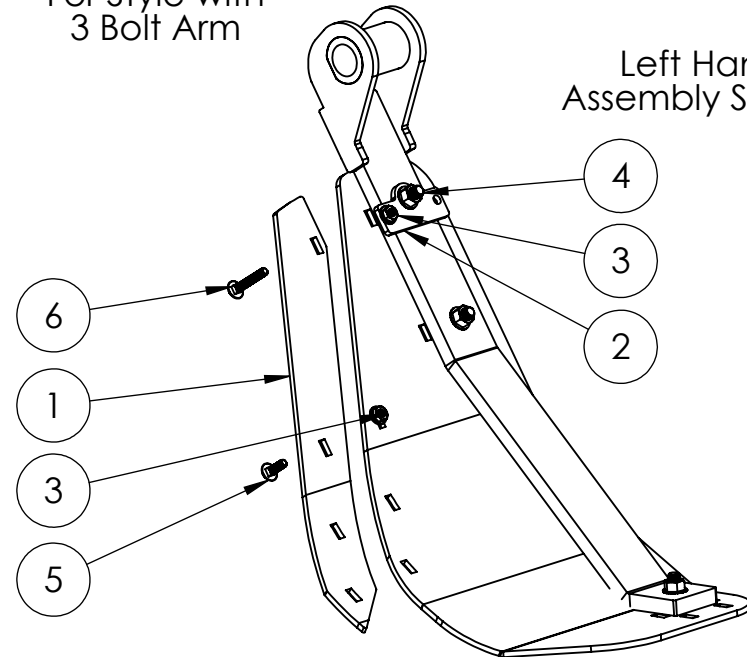

ITEM	PART #	DESCRIPTION	QTY.
1	20-1064B(L)	Weare Strip, Left	1
2	99020	1/4-20 Serrated Flanged Nut	1
3	99158	1/4"-20 x .75" Carriage Bolt	1
4	99159	1/4"-20 x 1.5" Carriage Bolt	1

For Style with
Top & Bottom
Backing Plate

Left Hand
Assembly Shown

ITEM	PART #	DESCRIPTION	QTY.
1	20-1064B(L)	Weare Strip, Left	1
2	20-1100B	Wear Strip Tab	1
3	99020	1/4-20 Serrated Flanged Nut	2
4	99157	3/8"-16 x 1.5" Carriage Bolt	1
5	99158	1/4"-20 x .75" Carriage Bolt	1
6	99159	1/4"-20 x 1.5" Carriage Bolt	1

For Style with
3 Bolt Arm

Left Hand
Assembly Shown

PROPRIETARY AND CONFIDENTIAL

THE INFORMATION CONTAINED IN THIS
DRAWING IS THE SOLE PROPERTY OF
NOT DEAD YET MANUFACTURING, INC. ANY
REPRODUCTION IN PART OR AS A WHOLE
WITHOUT THE WRITTEN PERMISSION OF
NOT DEAD YET MANUFACTURING, INC.
IS PROHIBITED.

COMMENTS:

Shoe Shown is
20AS-AR550(L)

Complete Kit - \$15.00

TITLE:

Left Hand
Stomper
Wear Strip

SIZE

A

DWG. NO.