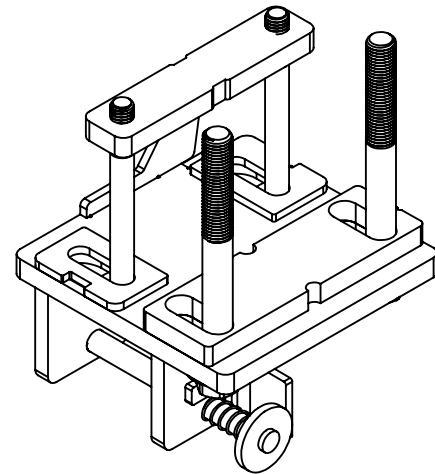

ITEM	PART #	DESCRIPTION	QTY.	Price ea.
1	JD600M-LHYD-2	Hydraulic Left Bracket	1	\$95.00
2	20-5012	Strap	1	\$8.00
3	99008	1/2" Washer	2	\$0.07
4	99011	M16 x 2.0 x 150mm Flanged Hex Bolt	2	\$3.85
5	99012	1/2-13 x 4-3/4" Hex Bolt	2	\$1.12
6	99216	Quick-Tach Pin	1	\$7.00

COMMENTS:

**Complete Mount - \$105.00**

TITLE:

**Hydraulic Left Hand Mount**

SIZE	DWG. NO.	REV
<b>A</b>	<b>JD600M-LHYD-A2</b>	

SCALE: 2:5	WEIGHT:	SHEET 1 OF 1
------------	---------	--------------