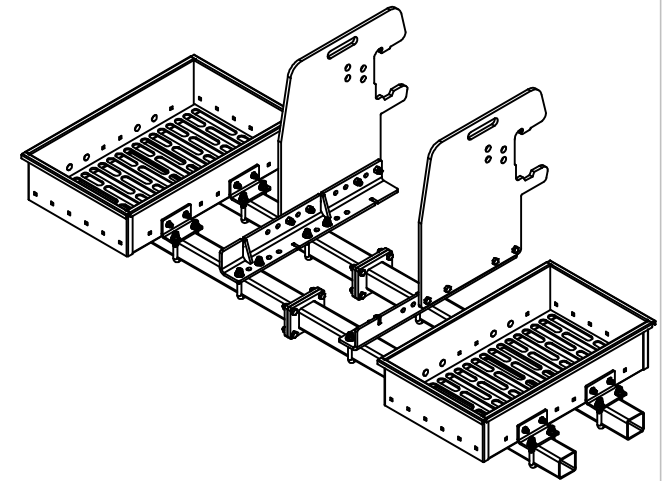

ITEM	PART #	DESCRIPTION	QTY.
1	29-9002	Standard Box	2
2	29-9003	Main Tube	4
3	29-9027	Mount Bracket Right	1
4	29-9028	Mount Bracket left	1
5	29-3009	JD Weight Plate	2
6	29-2000	Mounting Bracket	8
7	29-1009	Box Tray	2
8	99004	1/2-13 Two Way Locknut	16
9	99014	1/2-13 x 1-3/4" Hex Bolt	16
10	99025	1/2-13 Serrated Flanged Nut	24
11	99102	1/2"-13 x 3" x 4-1/4" Square U-bolt	12
12	99132	3/8"-16 Flange Top Lock Nut	16
13	99155	3/8"-16 x 1" Carriage Bolt	16

COMMENTS:

TITLE: Rock Box for JD
Front Wheel Assist
4000-7000 Series

SIZE	DWG. NO.	REV
A	RBJD-4_7FWA	

SCALE: 1:13	WEIGHT:	SHEET 2 OF 2
-------------	---------	--------------