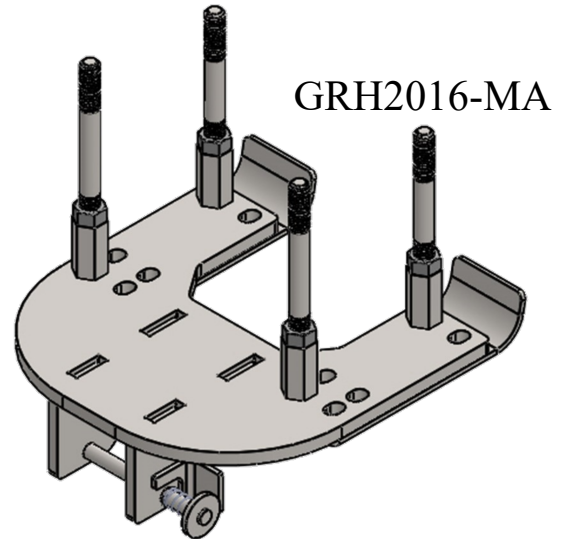

All Years — All Rows
10" Set Back Short Shoes

	Horizon need year
8 Row 30"	GRHHZ08-SB
12 Row 30"	GRHHZ12-SB
12 Row 30" Folding	GRHHZ12F-SB
16 Row 20"	GRHHZ16/20-SB
16 Row 30"	GRHHZ16/30-SB
18 Row 30"	GRHHZ18-SB
18 Row 20"	GRHHZ18/20-SB

All Rows

Front hex bolts 120mm
Rear hex bolts 140mm

GRH2016HZ-UA-MA

These mounts are for hydraulic cylinder rows on Horizon heads. Designated with clipped corners.

GRH2016HZ-UB-MA