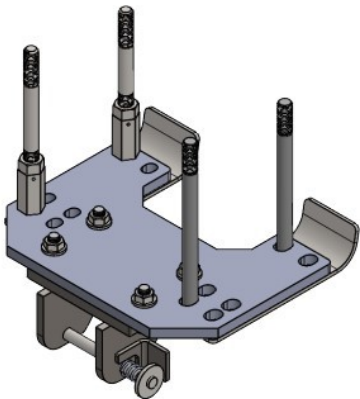

All Years — All Rows
10" Set Back Short Shoes

	Horizon need year
8 Row 30"	GRHHZ08-SB
12 Row 30"	GRHHZ12-SB
12 Row 30" Folding	GRHHZ12F-SB
16 Row 20"	GRHHZ16/20-SB
16 Row 30"	GRHHZ16/30-SB
18 Row 30"	GRHHZ18-SB
18 Row 20"	GRHHZ18/20-SB

All Rows

Front hex bolts 120mm
Rear hex bolts 140mm

GRH2016HZ-UA-MA

These mounts are for hydraulic cylinder rows on Horizon heads. Designated with clipped corners.

GRH2016HZ-UB-MA