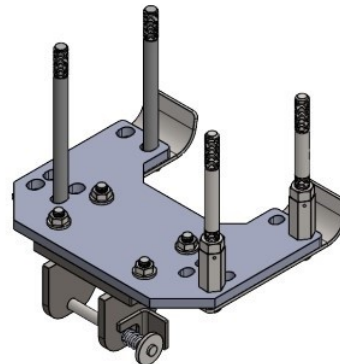

All Years — All Rows
10" Set Back Short Shoes

	Horizon need year
8 Row 30"	GRHHZ08-SB
12 Row 30"	GRHHZ12-SB
12 Row 30" Folding	GRHHZ12F-SB
16 Row 20"	GRHHZ16/20-SB
16 Row 30"	GRHHZ16/30-SB
18 Row 30"	GRHHZ18-SB
18 Row 20"	GRHHZ18/20-SB

All Rows

Front hex bolts 120mm
Rear hex bolts 140mm

GRH2016HZ-UA-MA

These mounts are for hydraulic cylinder rows on Horizon heads. Designated with clipped corners.

GRH2016HZ-UB-MA