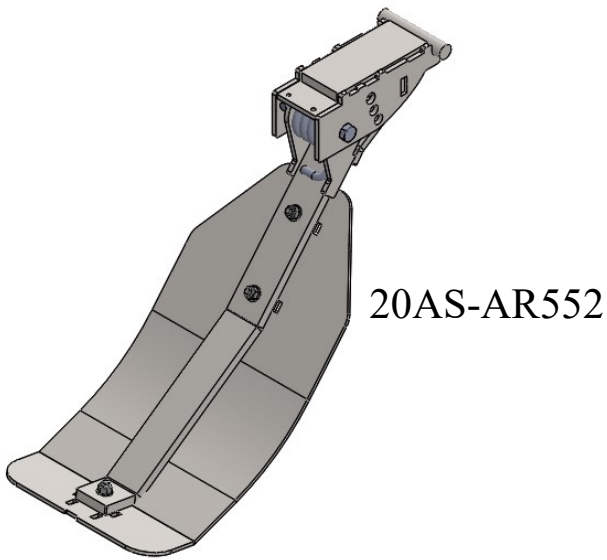

All Years — All Rows
10" Set Back Short Shoes

	Horizon need year
8 Row 30"	GRHHZ08-SB
12 Row 30"	GRHHZ12-SB
12 Row 30" Folding	GRHHZ12F-SB
16 Row 20"	GRHHZ16/20-SB
16 Row 30"	GRHHZ16/30-SB
18 Row 30"	GRHHZ18-SB
18 Row 20"	GRHHZ18/20-SB

All Rows

Front hex bolts 120mm
Rear hex bolts 140mm

GRH2016HZ-UA-MA

These mounts are for hydraulic cylinder rows on Horizon heads. Designated with clipped corners.

GRH2016HZ-UB-MA