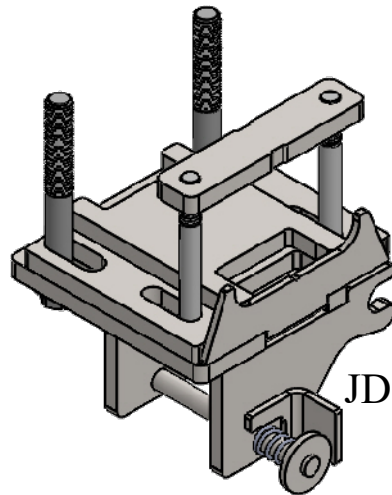

John Deere C12 22" Non-Chopping Head

2021 & Newer

10" Set Back Short Shoes—30" Rows

Complete Unit # - JDC12R-C2022-SB

20AS-AR550(L)

Rows 1, 2, 3, 5, 7, 8, 9, 10, 11, 12

JD600M-XLH-A

20AS-AR551(R)

Row 4

JD600M-XDRH-A

20AS-AR550(L)

Row 6

JDC1222M-HYD