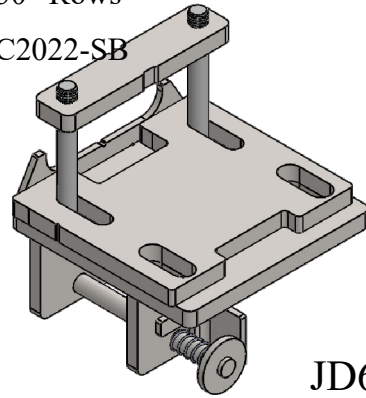

John Deere C12 22" Non-Chopping Head

2021 & Newer

10" Set Back Short Shoes—30" Rows

Complete Unit # - JDC12R-C2022-SB

20AS-AR550(L)

Rows 1, 2, 3, 5, 7, 8, 9, 10, 11, 12

JD600M-XLH-A

20AS-AR551(R)

Row 4

JD600M-XDRH-A

20AS-AR550(L)

Row 6

JDC1222M-HYD