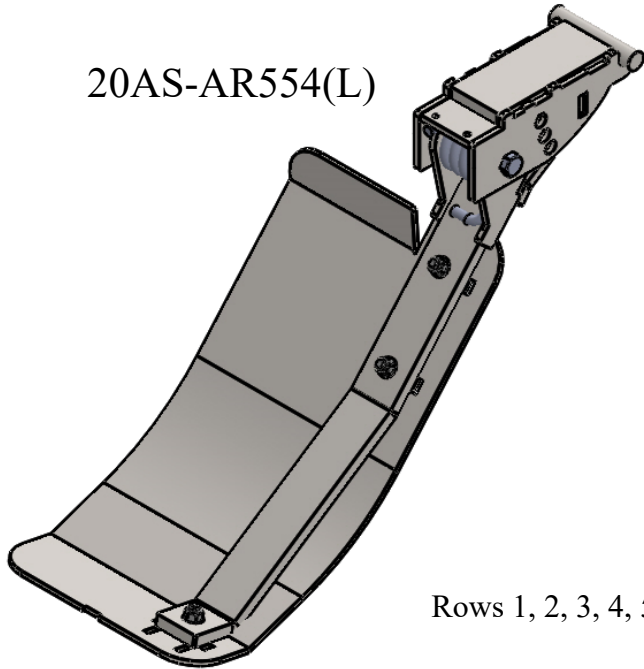

John Deere C12R Non-Chopping Rigid Head

2021 & Newer

10" Set Back Short Shoes—30" Rows

Complete Unit # - JDC12R-C30-SB

20AS-AR554(L)

Rows 1, 2, 3, 4, 5, 7, 8, 9, 10, 11, 12

JD600M-XLH-A

Row 6