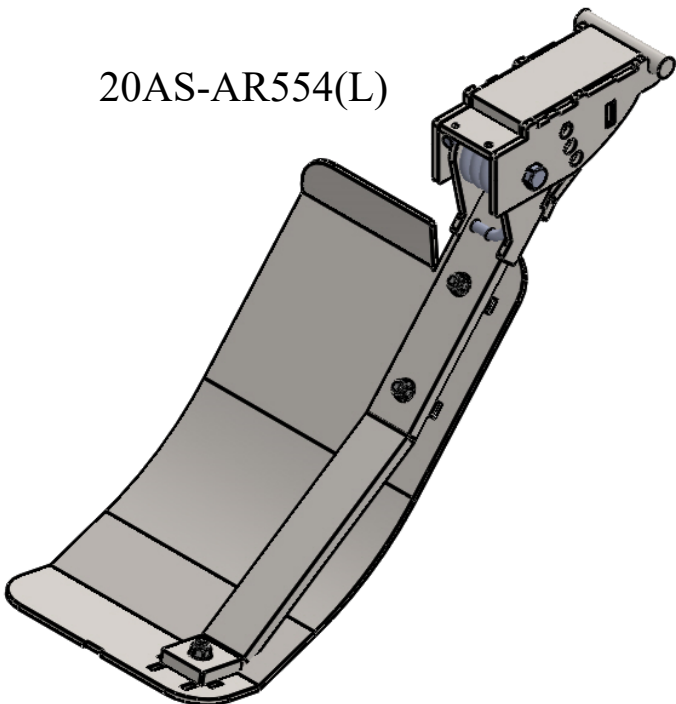

JD600M-XLH-A

Row 6

20AS-AR554(L)