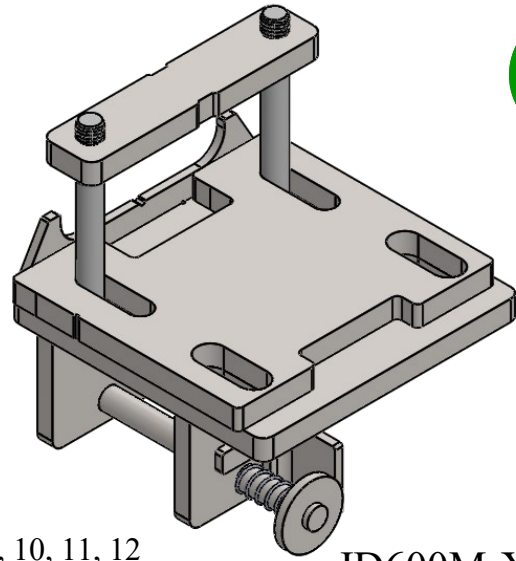

John Deere C12R Non-Chopping Rigid Head

2021 & Newer

10" Set Back Short Shoes—30" Rows

Complete Unit # - JDC12R-C30-SB

20AS-AR554(L)

Rows 1, 2, 3, 4, 5, 7, 8, 9, 10, 11, 12

JD600M-XLH-A

Row 6