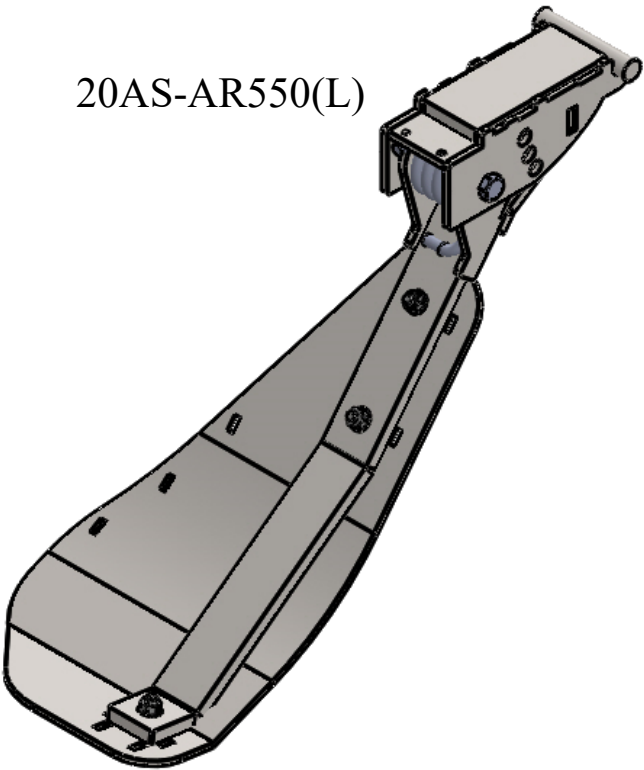

John Deere C12 SM Chopping Rigid Head

2021 & Newer

10" Set Back Short Shoes—30" Rows

Complete Unit # - JDC12R-SM30-SB

20AS-AR550(L)

JD600M-XLH-A

Rows 1, 2, 3, 4, 5, 7, 8, 9, 10, 11, 12

Row 6

20AS-AR550(L)

JDCM-HYD-A