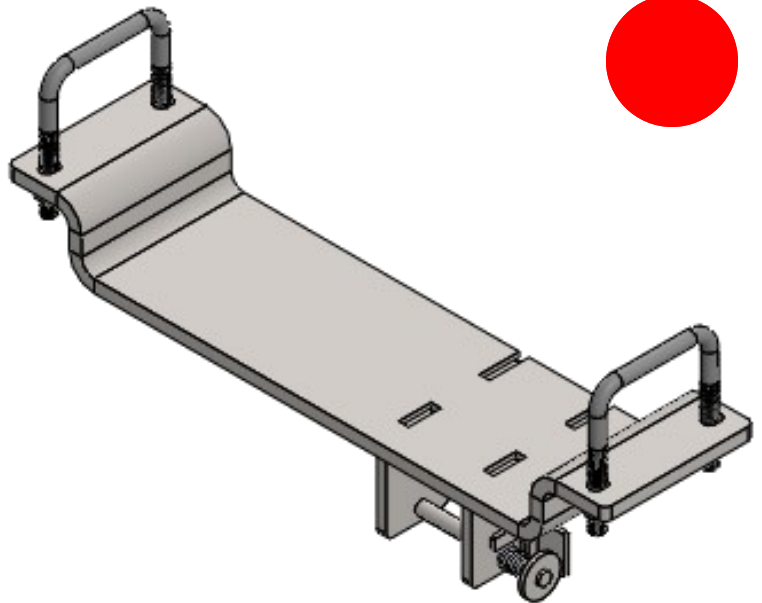

JD600M-XLH-A

Rows 1, 2, 3, 4, 5, 7, 8, 9, 10, 11, 12

Row 6

20AS-AR550(L)