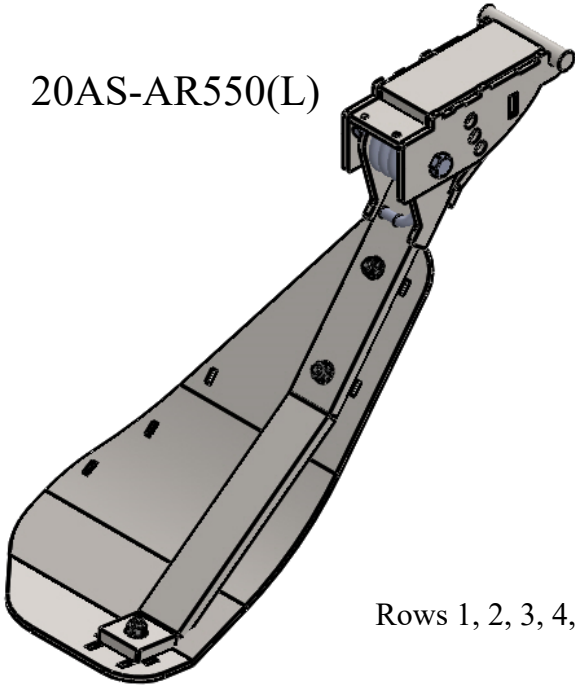

John Deere C12 SM Chopping Rigid Head

2021 & Newer

10" Set Back Short Shoes—30" Rows

Complete Unit # - JDC12R-SM30-SB

20AS-AR550(L)

JD600M-XLH-A

Rows 1, 2, 3, 4, 5, 7, 8, 9, 10, 11, 12

Row 6