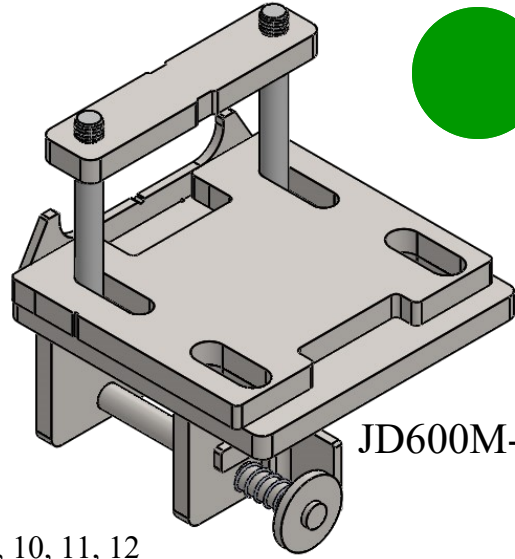

John Deere C12 SM Chopping Rigid Head

2021 & Newer

10" Set Back Short Shoes—30" Rows

Complete Unit # - JDC12R-SM30-SB

20AS-AR550(L)

JD600M-XLH-A

Rows 1, 2, 3, 4, 5, 7, 8, 9, 10, 11, 12

Row 6