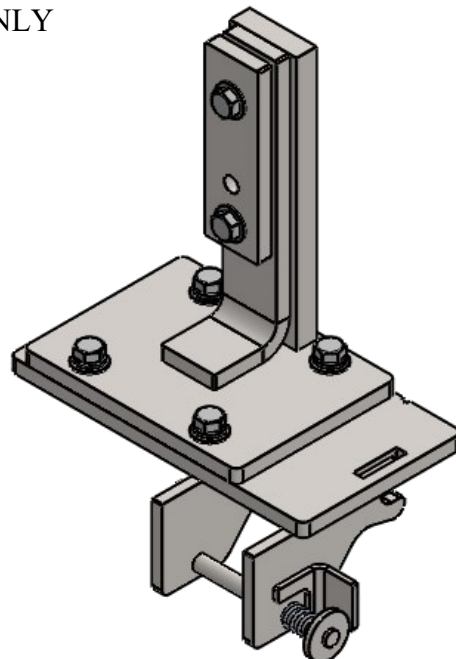

Drago Series II 12 Row Rigid Chopping

9" AR Shoes—30" Rows

Complete Unit # - D9112-AR

Individual Mount

Rows 4 & 5 ONLY

Rows 8 & 9 ONLY

D9100-MLA