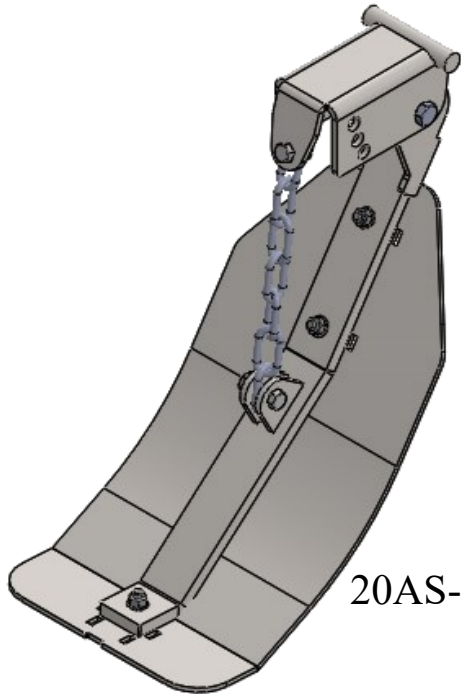

Drago Series II 12 Row Rigid Chopping

9" AR Shoes—30" Rows

Complete Unit # - D9112-AR

Individual Mount

20AS-AR529

Rows 4 & 5 ONLY

D9100-MRA

Rows 8 & 9 ONLY