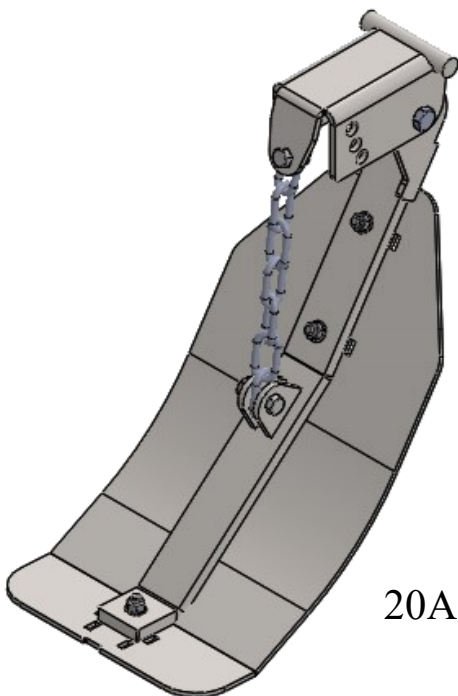

Drago Series II 12 Row Rigid Chopping

9" AR Shoes—30" Rows

Complete Unit # - D9112-AR

Individual Mount

20AS-AR529

Rows 4 & 5 ONLY

D9100-MRA

Rows 8 & 9 ONLY