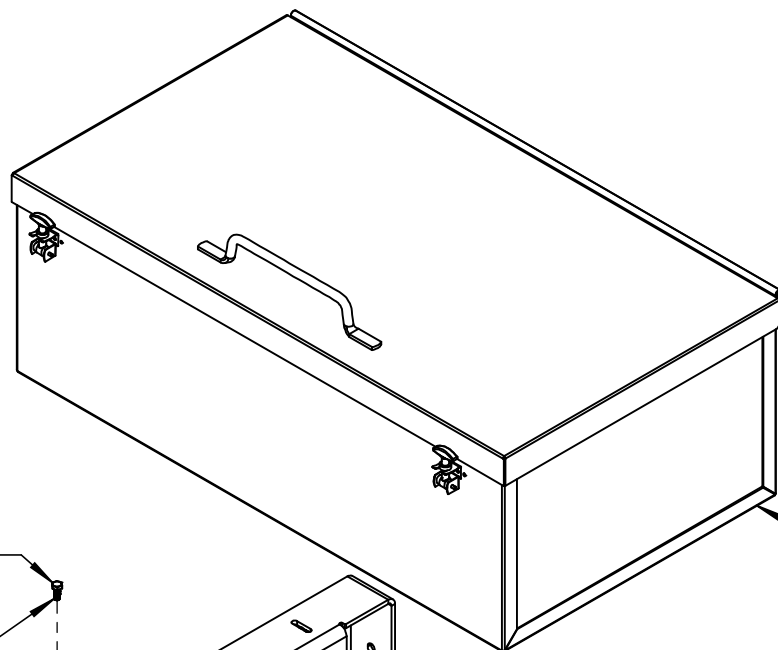

2

1

B

B

A

A

ITEM	PART #	DESCRIPTION	QTY.
1	38-9000	Planter Storage Box Mount	2
2	38-9008	Large Storage Box	1
3	38-9016	Extension Bracket	4
4	38-9017	Standoff	2
5	99025	1/2-13 Serrated Flanged Nut	8
6	99032	5/16-18 Serrated Flanged Nut	4
7	99104	5/16 x 3/4 Hex Bolt	4
8	99121	1/2-13 x 1-1/2 HCS	4
9	99170	1/2"-13 x 9" HCS	4

This bolt on
inside of box

TITLE:
Large Box for Case 2150 12 &
16 Row Planter

DO NOT SCALE DRAWING

MATERIAL

COMMENTS:

FINISH

SIZE DWG. NO.

A CA2150-LUB-1216

SCALE: 1:10 WEIGHT:

SHEET 2 OF 2

PROPRIETARY AND CONFIDENTIAL
THE INFORMATION CONTAINED IN THIS DRAWING IS THE SOLE
PROPERTY OF NDY MANUFACTURING. ANY REPRODUCTION IN
PART OR AS A WHOLE WITHOUT THE WRITTEN PERMISSION OF NDY
MANUFACTURING IS PROHIBITED.