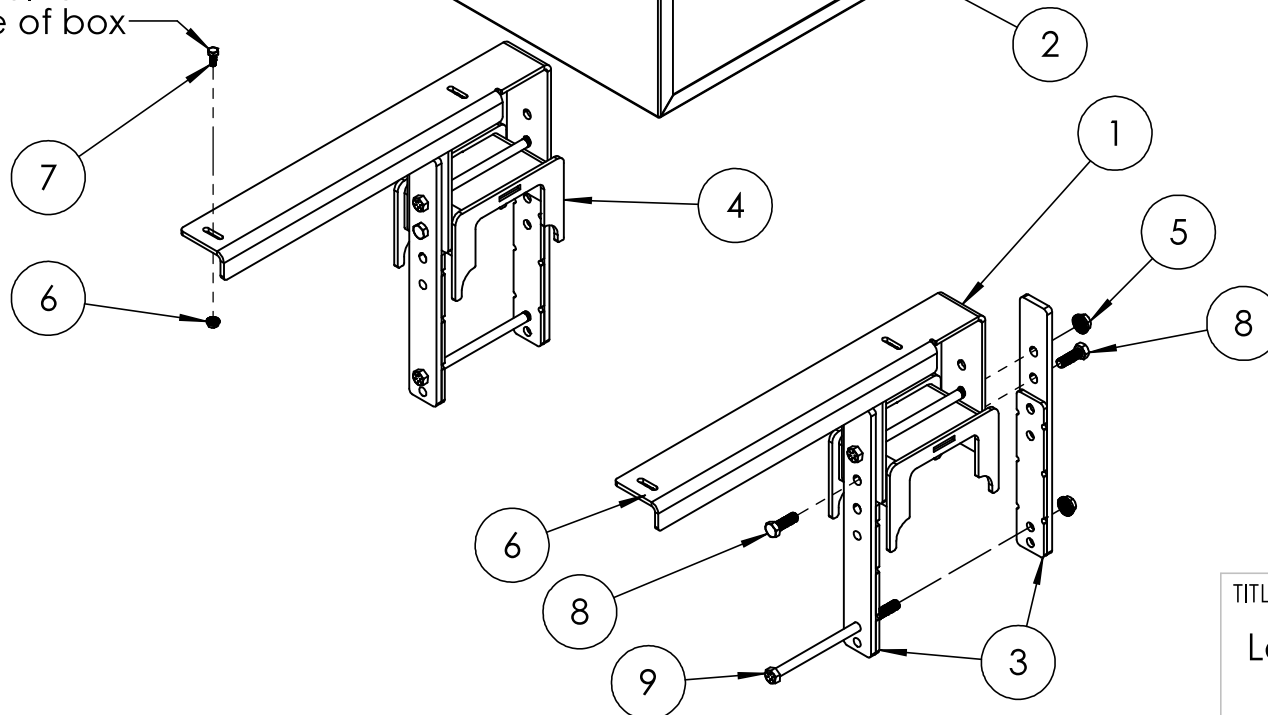

2

1

B

B

A

A

ITEM	PART #	DESCRIPTION	QTY.
1	38-9000	Planter Storage Box Mount	2
2	38-9008	Large Storage Box	1
3	38-9016	Extension Bracket	4
4	38-9017	Standoff	2
5	99025	1/2-13 Serrated Flanged Nut	8
6	99032	5/16-18 Serrated Flanged Nut	4
7	99104	5/16 x 3/4 Hex Bolt	4
8	99121	1/2-13 x 1-1/2 HCS	4
9	99170	1/2"-13 x 9" HCS	4

This bolt on
inside of box

TITLE:
Large Box for Case 2150 12 &
16 Row Planter

DO NOT SCALE DRAWING

MATERIAL

COMMENTS:

FINISH

SIZE DWG. NO.

A CA2150-LUB-1216

SCALE: 1:10 WEIGHT:

SHEET 2 OF 2

PROPRIETARY AND CONFIDENTIAL
THE INFORMATION CONTAINED IN THIS DRAWING IS THE SOLE
PROPERTY OF NDY MANUFACTURING. ANY REPRODUCTION IN
PART OR AS A WHOLE WITHOUT THE WRITTEN PERMISSION OF NDY
MANUFACTURING IS PROHIBITED.