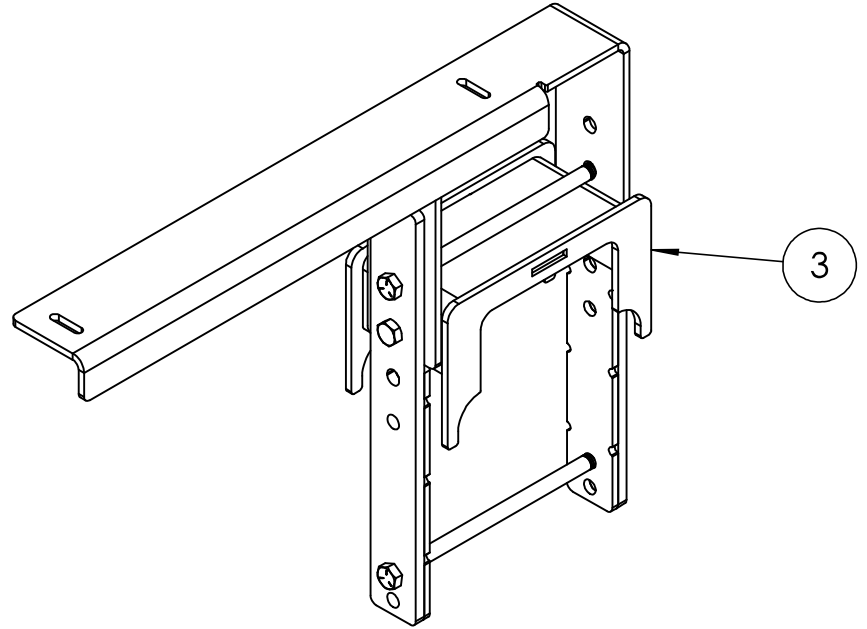

2

1

ITEM	PART #	DESCRIPTION	QTY.
1	38-9001	Case 2150 Planter Storage Box Mount	2
2	38-9016	Extension Bracket	4
3	38-9019	8" Standoff	2
4	99025	1/2-13 Serrated Flanged Nut	8
5	99121	1/2-13 x 1-1/2 HCS	4
6	99177	1/2"-13 x 10" HCS	4

B

B

A

A

TITLE:  
 Brackets for LUB Case 2150  
 24 Row Planter

MATERIAL	COMMENTS:
FINISH	

SIZE	DWG. NO.
<b>A</b>	CA2150-LUB-24-BRK
SCALE: 1:6	WEIGHT:
	SHEET 2 OF 2

DO NOT SCALE DRAWING