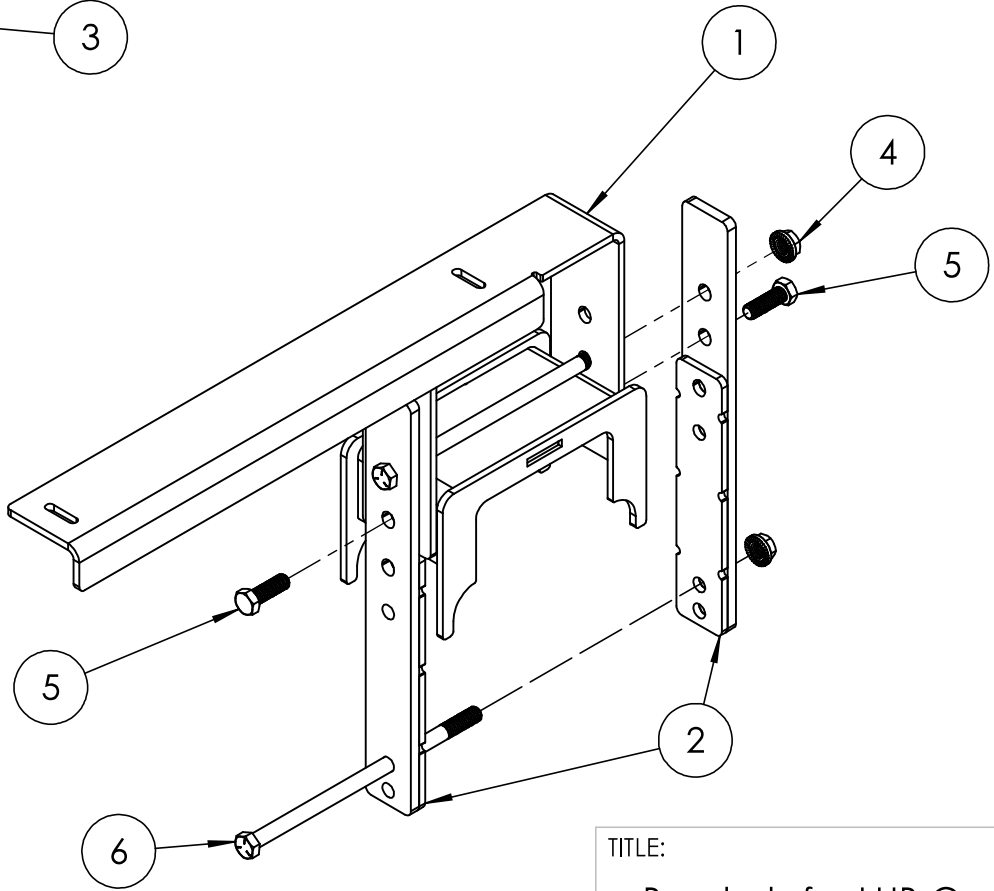

2

1

ITEM	PART #	DESCRIPTION	QTY.
1	38-9001	Case 2150 Planter Storage Box Mount	2
2	38-9016	Extension Bracket	4
3	38-9019	8" Standoff	2
4	99025	1/2-13 Serrated Flanged Nut	8
5	99121	1/2-13 x 1-1/2 HCS	4
6	99177	1/2"-13 x 10" HCS	4

B

B

A

A

TITLE:  
 Brackets for LUB Case 2150  
 24 Row Planter

MATERIAL	COMMENTS:
FINISH	

SIZE	DWG. NO.
<b>A</b>	CA2150-LUB-24-BRK
SCALE: 1:6	WEIGHT:
	SHEET 2 OF 2

DO NOT SCALE DRAWING