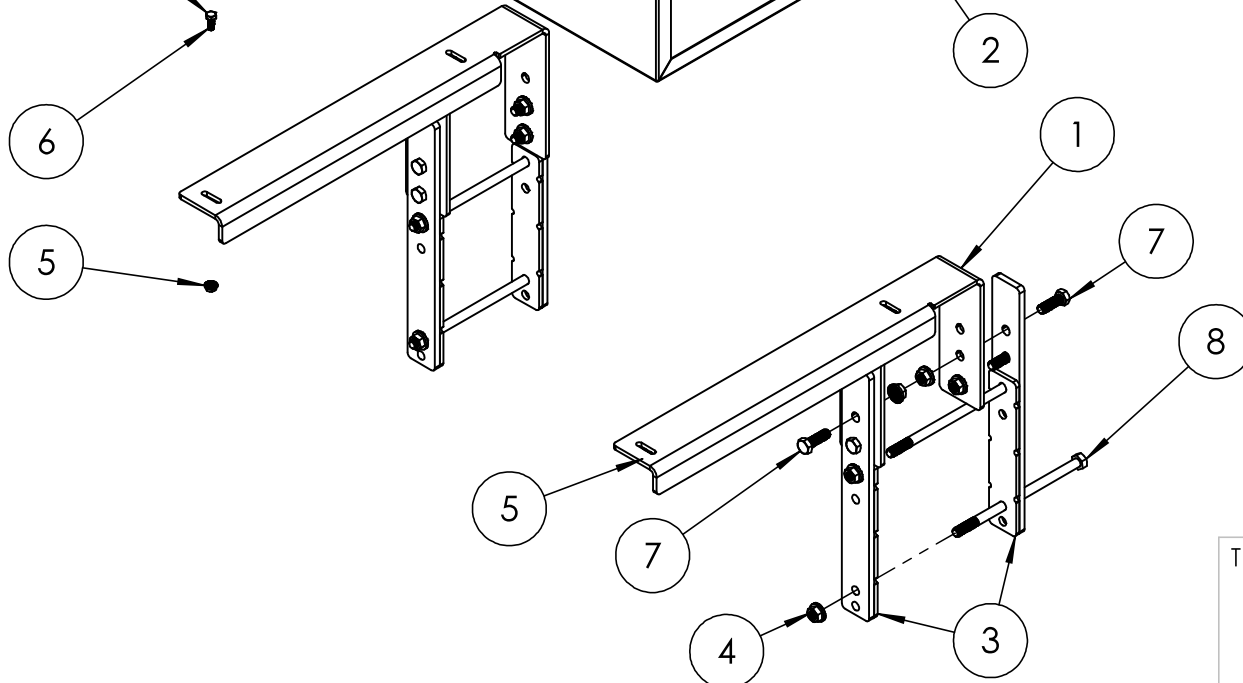

2

1

B

B

A

A

ITEM	PART #	DESCRIPTION	QTY.
1	38-9000	Planter Storage Box Mount	2
2	38-9008	Large Storage Box	1
3	38-9016	Extension Bracket	4
4	99025	1/2-13 Serrated Flanged Nut	12
5	99032	5/16-18 Serrated Flanged Nut	4
6	99104	5/16 x 3/4 Hex Bolt	4
7	99121	1/2-13 x 1-1/2 HCS	8
8	99170	1/2"-13 x 9" HCS	4

This bolt on
inside of box

TITLE:
Large Box for Case 1250/55
12 & 16 Row Planter

MATERIAL

COMMENTS:

SIZE DWG. NO.

FINISH

A CA125-LUB-1216

SCALE: 1:10 WEIGHT: