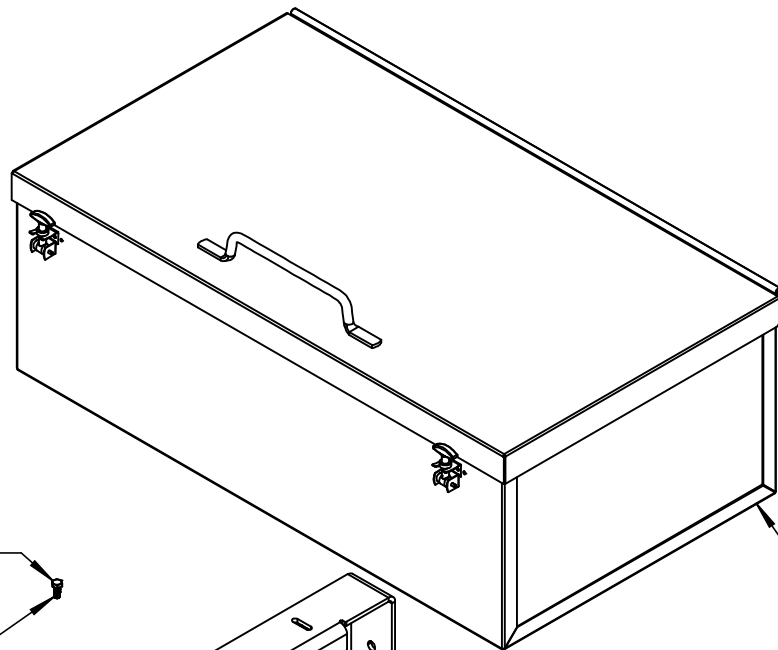

2

1

B

B

A

A

ITEM	PART #	DESCRIPTION	QTY.
1	38-9000	Planter Storage Box Mount	2
2	38-9008	Large Storage Box	1
3	38-9016	Extension Bracket	4
4	99025	1/2-13 Serrated Flanged Nut	12
5	99032	5/16-18 Serrated Flanged Nut	4
6	99104	5/16 x 3/4 Hex Bolt	4
7	99121	1/2-13 x 1-1/2 HCS	8
8	99170	1/2"-13 x 9" HCS	4

This bolt on
inside of box

TITLE:
Large Box for Case 1250/55
12 & 16 Row Planter

MATERIAL

COMMENTS:

SIZE DWG. NO.

FINISH

A CA125-LUB-1216

SCALE: 1:10 WEIGHT: